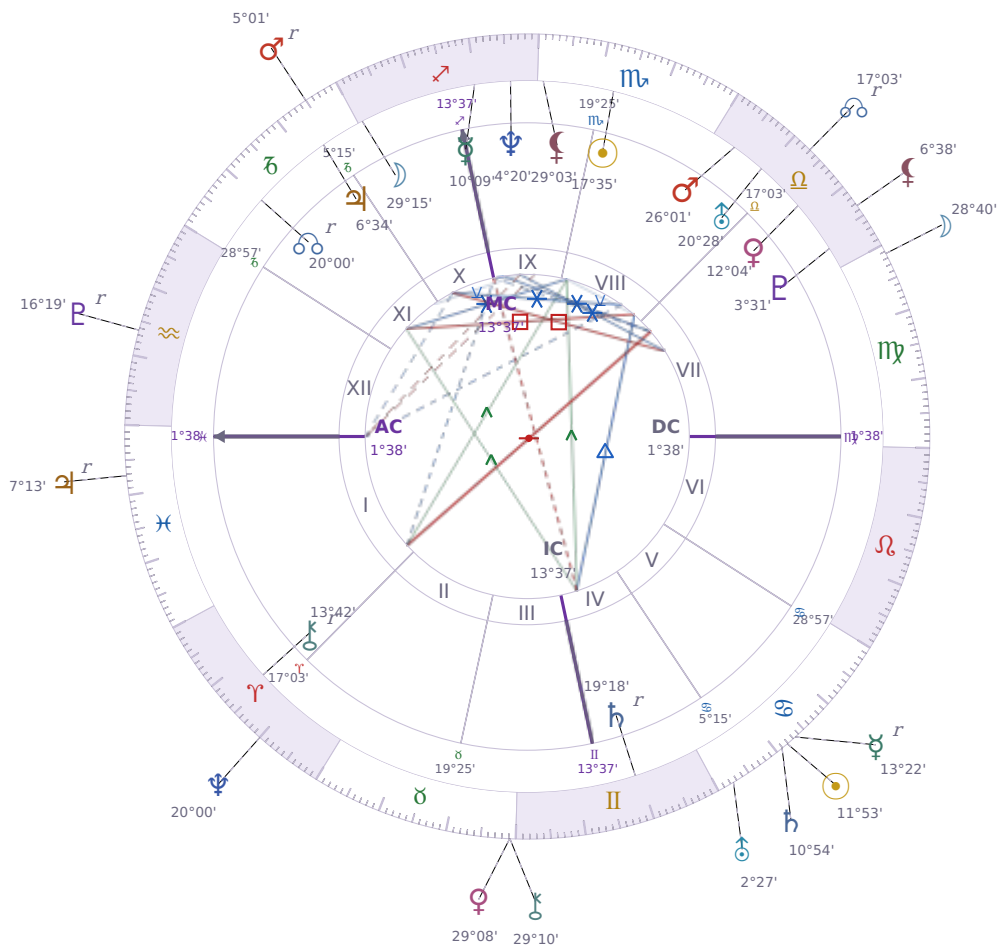

## DAILY PERSONAL HOROSCOPE

### Eric William Dane

American actor (1972–2026)

♏ Scorpio November 9, 1972 13:42 San Francisco

**Sunday, 3 July 2023**