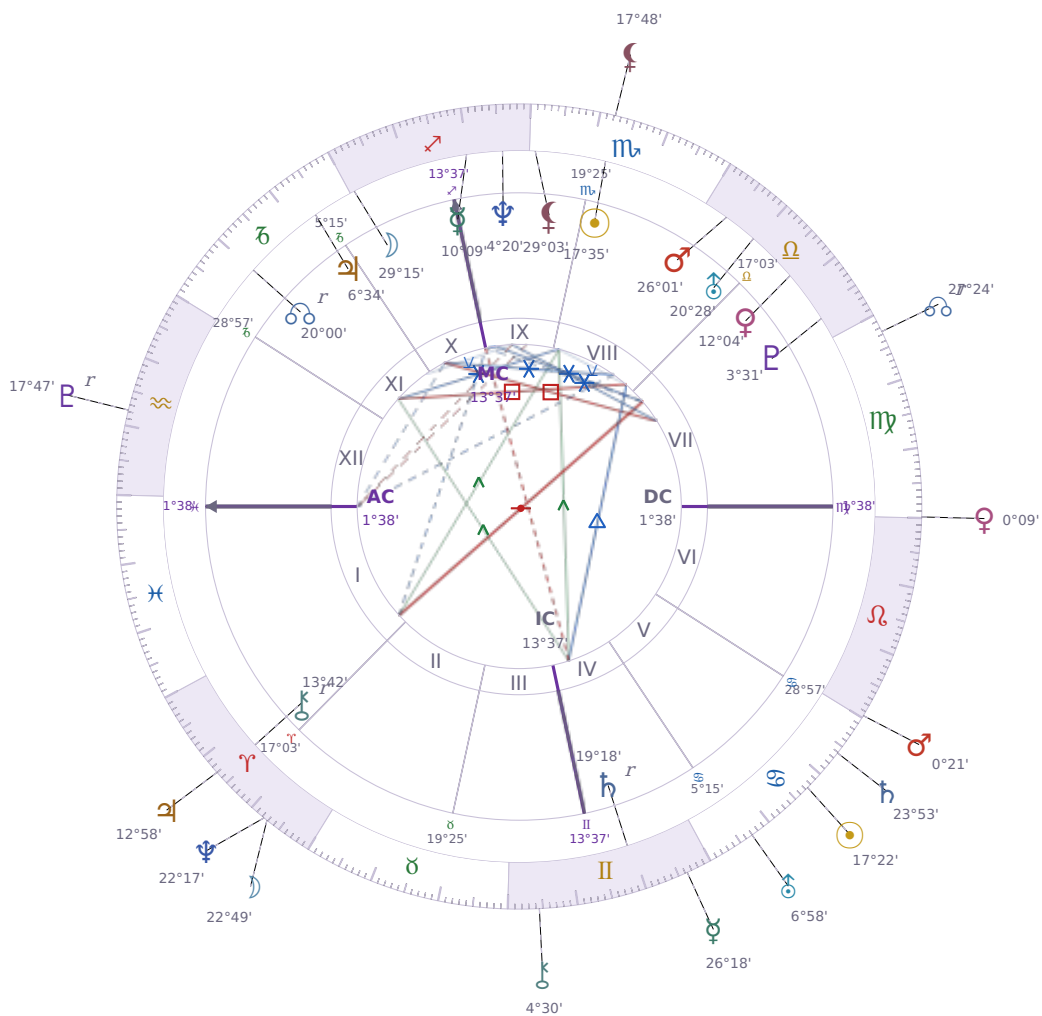

## DAILY PERSONAL HOROSCOPE

### Eric William Dane

American actor (1972-2026)

♏ Scorpio November 9, 1972 13:42 San Francisco

**Sunday, 9 July 2024**

### TRANSITS FOR TODAY

☉ Sun	in ♋ Cancer	17°22'18"
☾ Moon	in ♈ Aries	22°49'46"
☿ Mercury	in ♊ Gemini	26°18'13"
♀ Venus	in ♍ Virgo	0°09'30"
♂ Mars	in ♌ Leo	0°21'04"
♃ Jupiter	in ♈ Aries	12°58'36"
♄ Saturn	in ♋ Cancer	23°53'33"