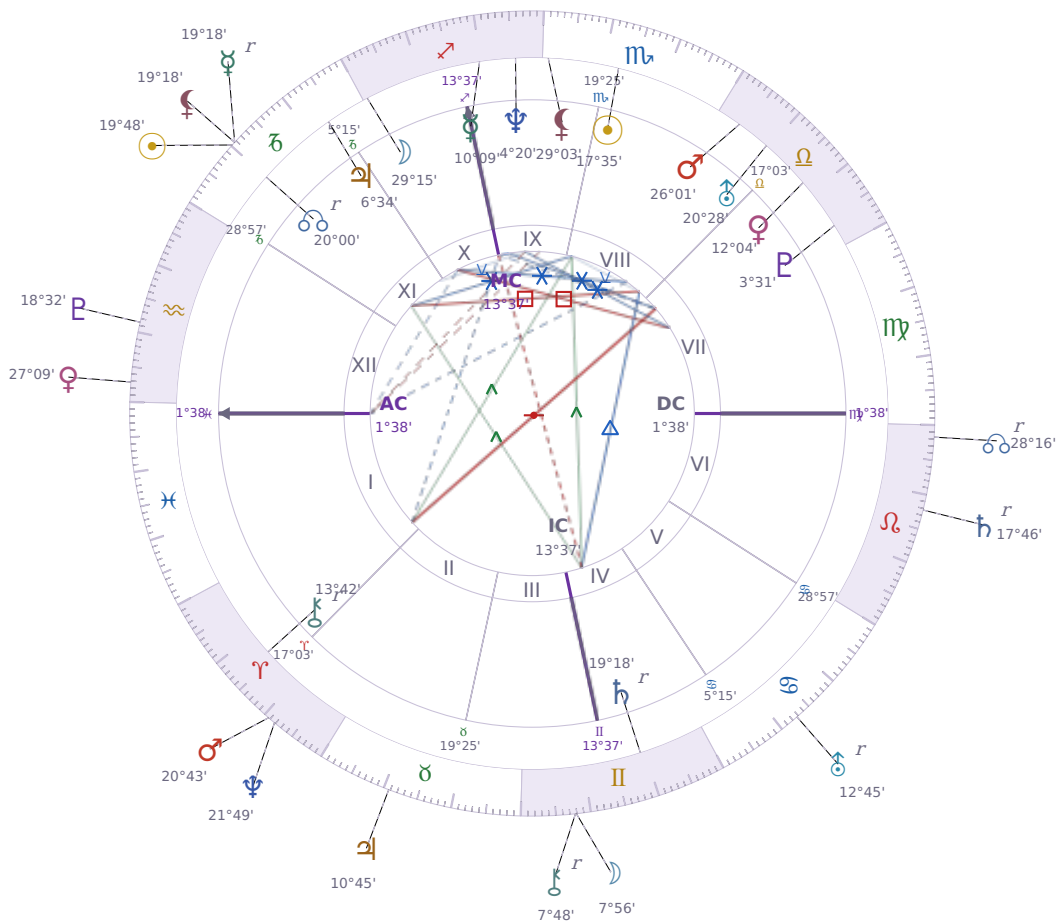

DAILY PERSONAL HOROSCOPE

Eric William Dane

American actor (1972-2026)

♏ Scorpio November 9, 1972 13:42 San Francisco

Thursday, 10 January 2036

TRANSITS FOR TODAY

☉ Sun	in ♑ Capricorn	19°48'34"
☾ Moon	in ♊ Gemini	7°56'11"
☿ Mercury	in ♑ Capricorn Rx	19°18'18"
♀ Venus	in ♒ Aquarius	27°09'11"
♂ Mars	in ♈ Aries	20°43'34"
♃ Jupiter	in ♉ Taurus	10°45'19"
♄ Saturn	in ♌ Leo Rx	17°46'19"