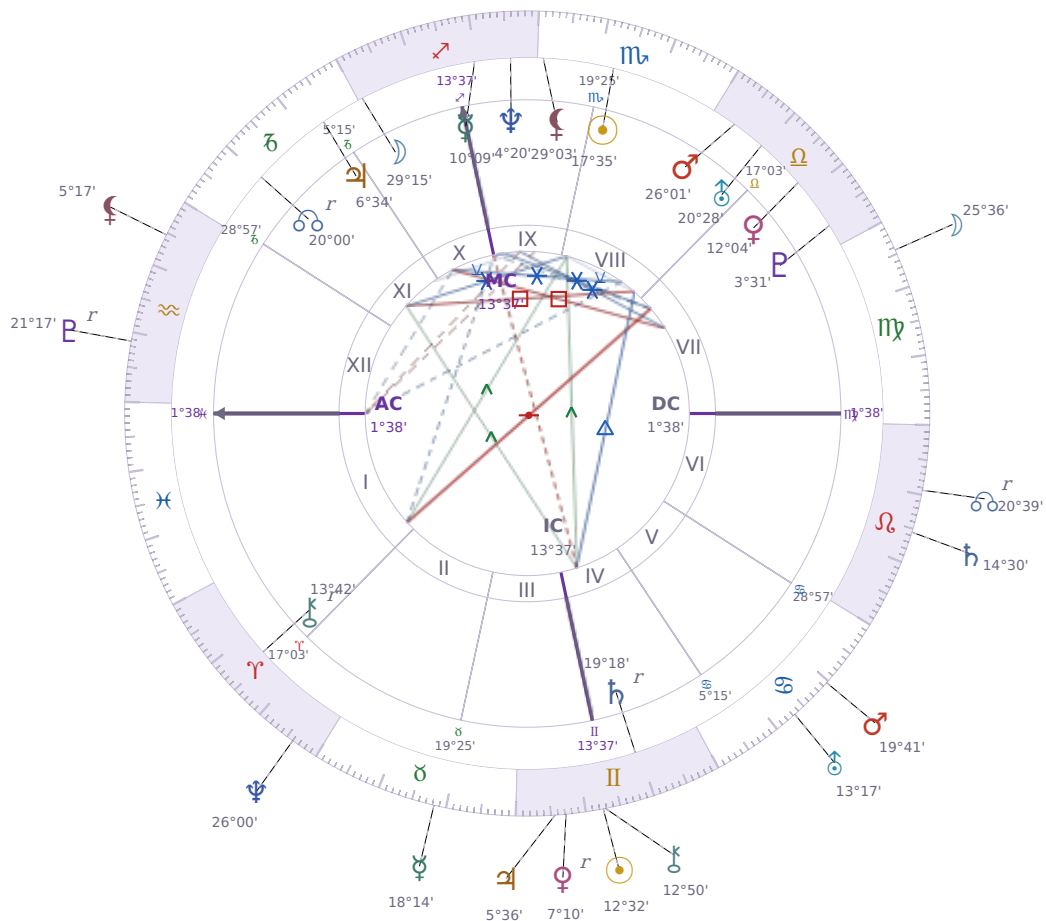

DAILY PERSONAL HOROSCOPE

Eric William Dane

American actor (1972–2026)

♏ Scorpio November 9, 1972 13:42 San Francisco

Monday, 2 June 2036

TRANSITS FOR TODAY

| | | |
|-----------|-----------------------|-----------|
| ☉ Sun | in ♊ Gemini | 12°32'06" |
| ☾ Moon | in ♍ Virgo | 25°36'16" |
| ☿ Mercury | in ♉ Taurus | 18°14'42" |
| ♀ Venus | in ♊ Gemini Rx | 7°10'02" |
| ♂ Mars | in ♋ Cancer | 19°41'03" |
| ♃ Jupiter | in ♊ Gemini | 5°36'07" |
| ♄ Saturn | in ♌ Leo | 14°30'01" |

| | | |
|-----------|------------------|-----------|
| ♅ Uranus | in ♋ Cancer | 13°17'28" |
| ♆ Neptune | in ♈ Aries | 26°00'46" |
| ♇ Pluto | in ♒ Aquarius Rx | 21°17'13" |
| ♁ Chiron | in ♊ Gemini | 12°50'34" |
| ♁ NNode | in ♌ Leo Rx | 20°39'02" |
| ♁ Lilith | in ♒ Aquarius | 5°17'51" |