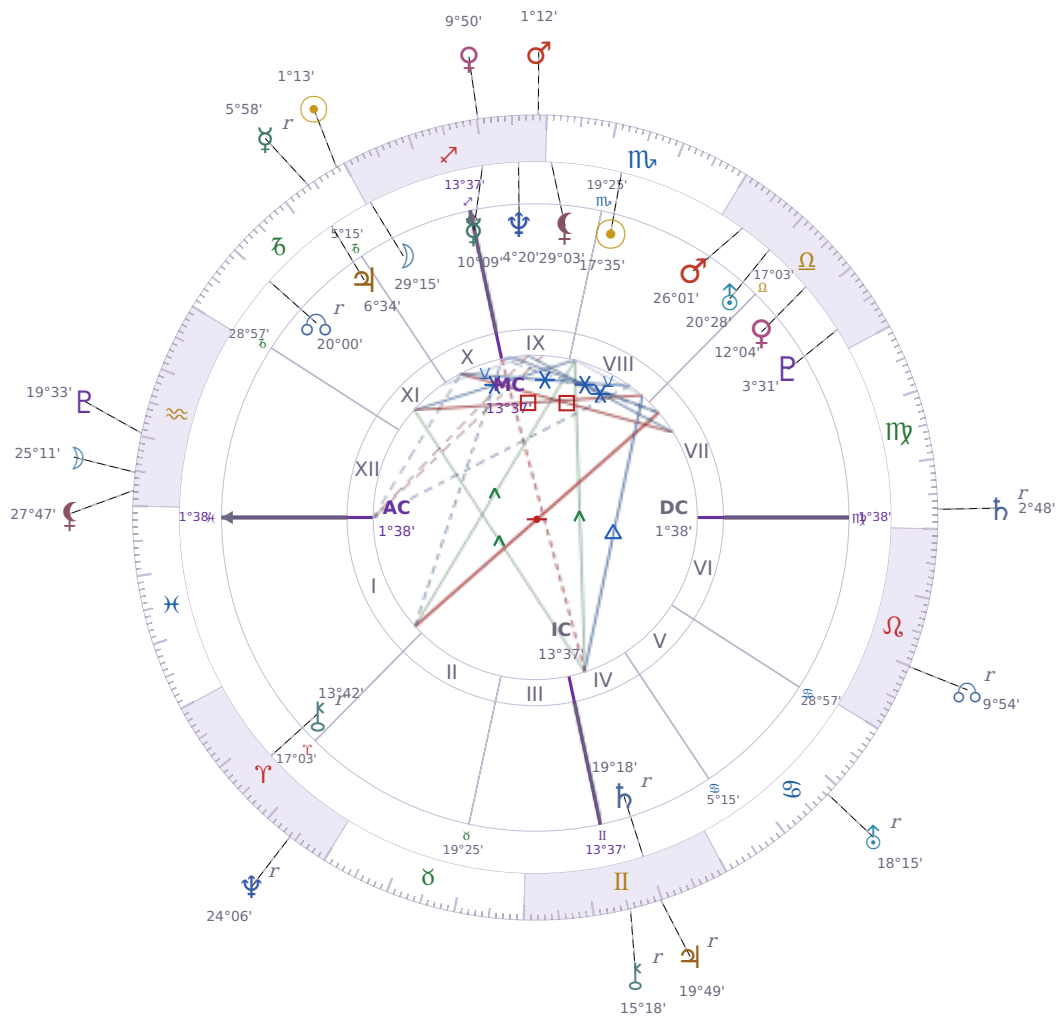

DAILY PERSONAL HOROSCOPE

Eric William Dane

American actor (1972-2026)

♏ Scorpio November 9, 1972 13:42 San Francisco

Monday, 22 December 2036

TRANSITS FOR TODAY

☉ Sun	in ♐ Capricorn	1°13'18"
☾ Moon	in ♒ Aquarius	25°11'53"
☿ Mercury	in ♐ Capricorn Rx	5°58'52"
♀ Venus	in ♏ Sagittarius	9°50'04"
♂ Mars	in ♏ Sagittarius	1°12'34"
♃ Jupiter	in ♊ Gemini Rx	19°49'36"
♄ Saturn	in ♍ Virgo Rx	2°48'21"

♅ Uranus	in ♋ Cancer	Rx	18°15'27"
♆ Neptune	in ♈ Aries	Rx	24°06'23"
♇ Pluto	in ♒ Aquarius		19°33'10"
♁ Chiron	in ♊ Gemini	Rx	15°18'47"
♁ NNode	in ♌ Leo	Rx	9°54'02"
♁ Lilith	in ♒ Aquarius		27°47'06"

NATAL PLANETS