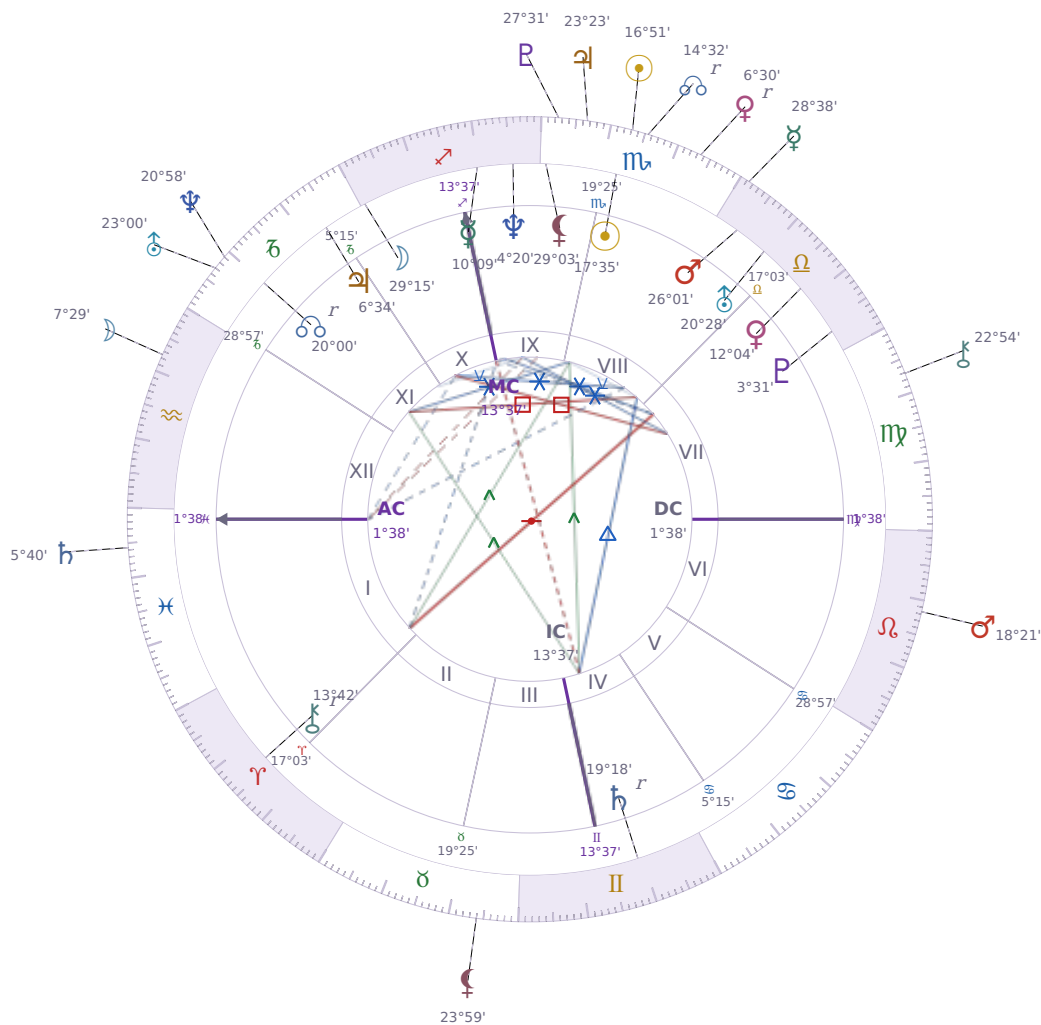

SOLAR RETURN

Eric William Dane

American actor (1972-2026)

♏ Scorpio November 9, 1972 13:42 San Francisco

9 November 1994 · 07:39 (15:39 UTC) · San Francisco

Solar ASC ♏ Scorpio · MC ♍ Virgo

NATAL PLANETS

☉ Sun	in	♏	Scorpio	17°35'
☾ Moon	in	♐	Sagittarius	29°15'
☿ Mercury	in	♐	Sagittarius	10°09'
♀ Venus	in	♎	Libra	12°04'
♂ Mars	in	♎	Libra	26°01'
♃ Jupiter	in	♑	Capricorn	6°34'
♄ Saturn	in	♊	Gemini	19°18'

SOLAR RETURN PLANETS

☉ Sun	in	♏	Scorpio	16°51'
☾ Moon	in	♏	Aquarius	7°29'
☿ Mercury	in	♎	Libra	28°38'
♀ Venus	in	♏	Scorpio	Rx 6°30'
♂ Mars	in	♌	Leo	18°21'
♃ Jupiter	in	♏	Scorpio	23°23'
♄ Saturn	in	♏	Pisces	5°40'

♅ Uranus	in	♎	Libra	20°28'	♅ Uranus	in	♐	Capricorn	23°00'
♆ Neptune	in	♐	Sagittarius	4°20'	♆ Neptune	in	♐	Capricorn	20°58'
♇ Pluto	in	♎	Libra	3°31'	♇ Pluto	in	♏	Scorpio	27°31'
♁ Chiron	in	♈	Aries	13°42'	♁ Chiron	in	♍	Virgo	22°54'
♊ North Node	in	♐	Capricorn	20°00'	♊ NNode	in	♏	Scorpio	Rx 14°32'
♋ Lilith	in	♏	Scorpio	29°03'	♋ Lilith	in	♉	Taurus	23°59'