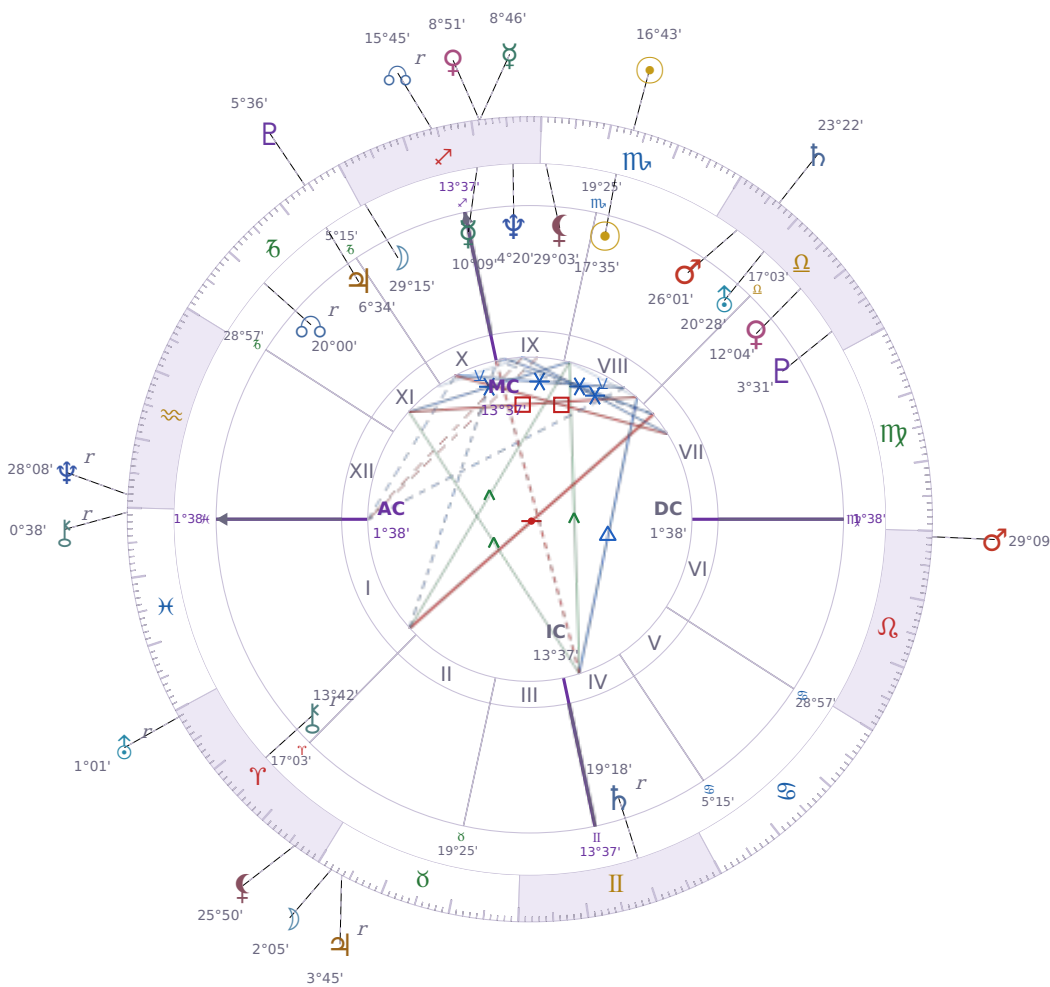

SOLAR RETURN

Eric William Dane

American actor (1972–2026)

♏ Scorpio November 9, 1972 13:42 San Francisco

9 November 2011 · 10:41 (18:41 UTC) · San Francisco

Solar ASC ♄ Capricorn · MC ♎ Libra

NATAL PLANETS

☉ Sun	in	♏	Scorpio	17°35'
☾ Moon	in	♐	Sagittarius	29°15'
☿ Mercury	in	♐	Sagittarius	10°09'
♀ Venus	in	♎	Libra	12°04'
♂ Mars	in	♎	Libra	26°01'
♃ Jupiter	in	♑	Capricorn	6°34'
♄ Saturn	in	♊	Gemini	19°18'

SOLAR RETURN PLANETS

☉ Sun	in	♏	Scorpio	16°43'
☾ Moon	in	♉	Taurus	2°05'
☿ Mercury	in	♐	Sagittarius	8°46'
♀ Venus	in	♐	Sagittarius	8°51'
♂ Mars	in	♌	Leo	29°09'
♃ Jupiter	in	♉	Taurus	3°45' Rx
♄ Saturn	in	♎	Libra	23°22'