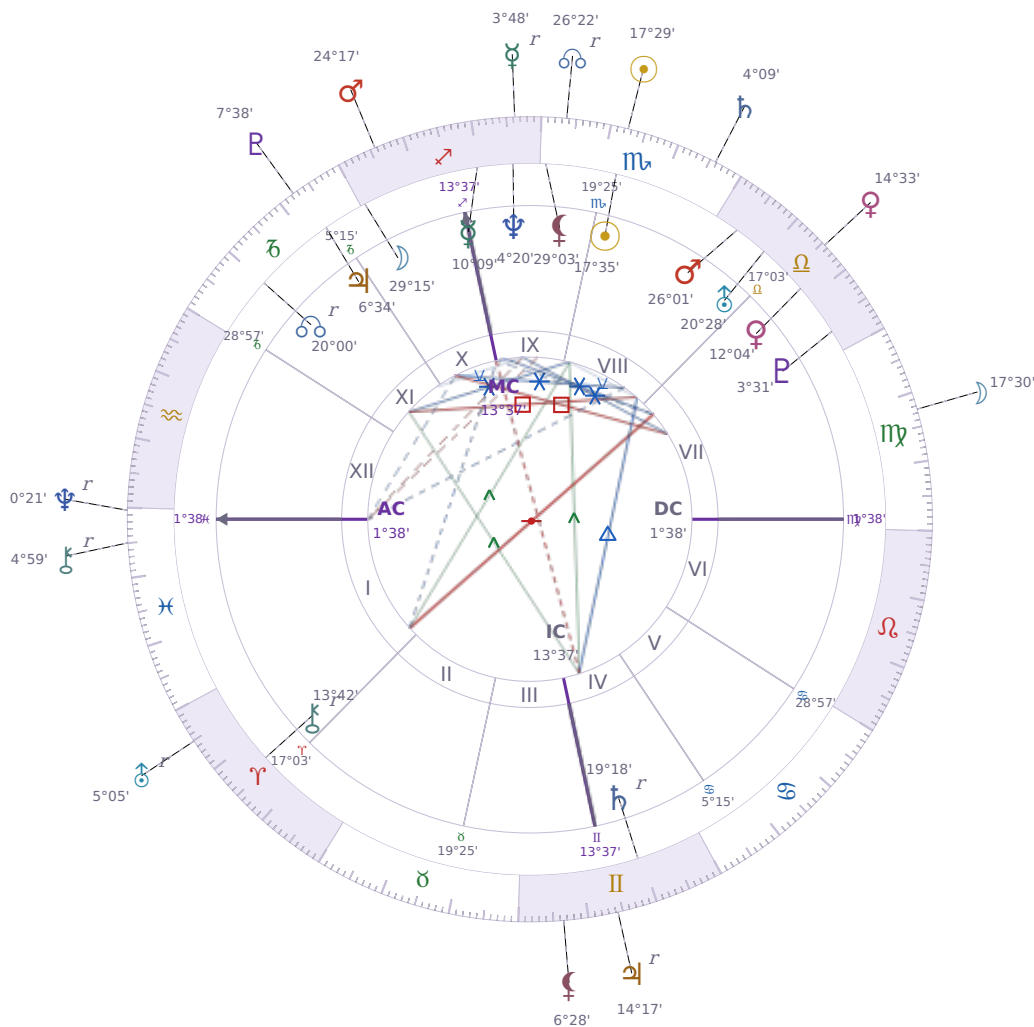

SOLAR RETURN

Eric William Dane

American actor (1972–2026)

♏ Scorpio November 9, 1972 13:42 San Francisco

8 November 2012 · 16:30 (00:30 UTC) · San Francisco

Solar ASC ♉ Taurus · MC ♐ Capricorn

NATAL PLANETS

☉ Sun	in	♏	Scorpio	17°35'
☾ Moon	in	♐	Sagittarius	29°15'
☿ Mercury	in	♐	Sagittarius	10°09'
♀ Venus	in	♎	Libra	12°04'
♂ Mars	in	♎	Libra	26°01'
♃ Jupiter	in	♑	Capricorn	6°34'
♄ Saturn	in	♊	Gemini	19°18'

SOLAR RETURN PLANETS

☉ Sun	in	♏	Scorpio	17°29'
☾ Moon	in	♍	Virgo	17°30'
☿ Mercury	in	♐	Sagittarius	3°48' Rx
♀ Venus	in	♎	Libra	14°33'
♂ Mars	in	♐	Sagittarius	24°17'
♃ Jupiter	in	♊	Gemini	14°17' Rx
♄ Saturn	in	♏	Scorpio	4°09'