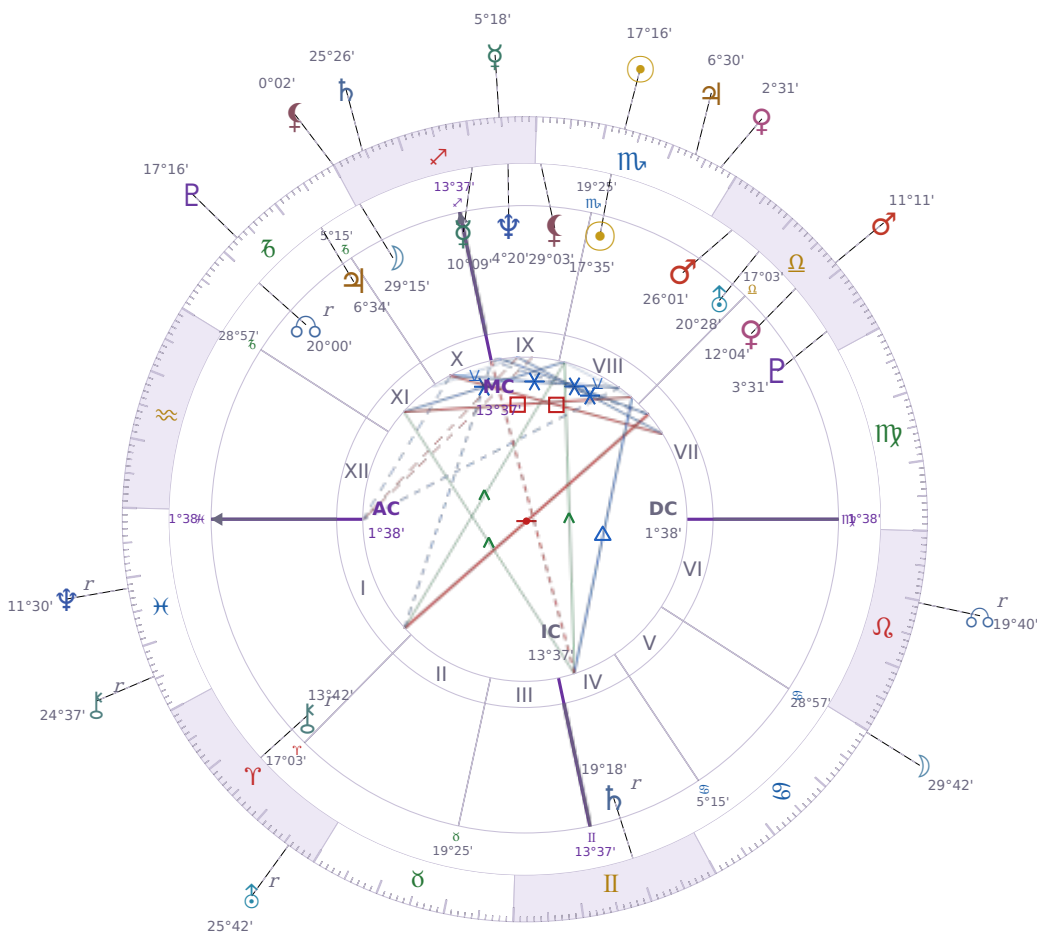

SOLAR RETURN

Eric William Dane

American actor (1972–2026)

♏ Scorpio November 9, 1972 13:42 San Francisco

8 November 2017 · 21:43 (05:43 UTC) · San Francisco

Solar ASC ♋ Cancer · MC ♈ Aries

NATAL PLANETS

☉ Sun	in	♏	Scorpio	17°35'
☾ Moon	in	♐	Sagittarius	29°15'
☿ Mercury	in	♐	Sagittarius	10°09'
♀ Venus	in	♎	Libra	12°04'
♂ Mars	in	♎	Libra	26°01'
♃ Jupiter	in	♑	Capricorn	6°34'
♄ Saturn	in	♊	Gemini	19°18'

SOLAR RETURN PLANETS

☉ Sun	in	♏	Scorpio	17°16'
☾ Moon	in	♋	Cancer	29°42'
☿ Mercury	in	♐	Sagittarius	5°18'
♀ Venus	in	♏	Scorpio	2°31'
♂ Mars	in	♎	Libra	11°11'
♃ Jupiter	in	♏	Scorpio	6°30'
♄ Saturn	in	♐	Sagittarius	25°26'