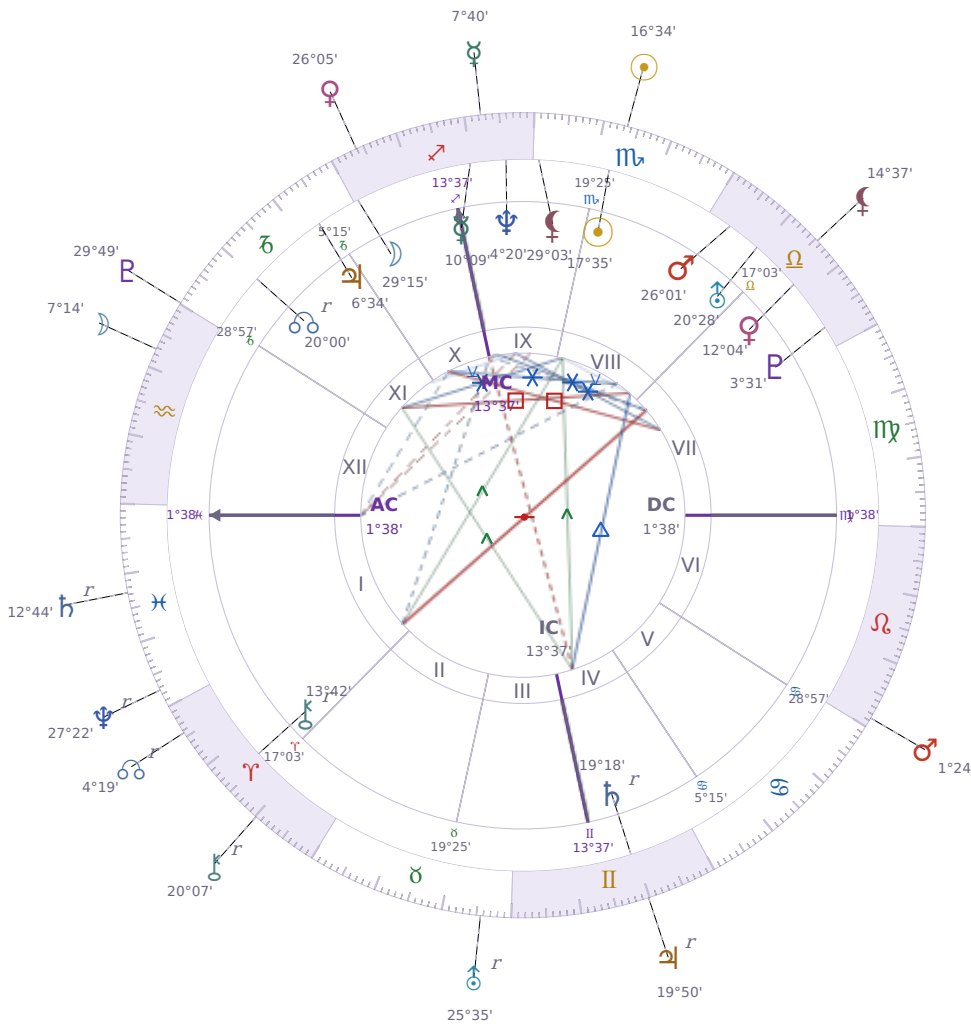

SOLAR RETURN

## Eric William Dane

American actor (1972–2026)

♏ Scorpio November 9, 1972 13:42 San Francisco

### 8 November 2024 · 14:25 (22:25 UTC) · San Francisco

Solar ASC ♋ Pisces · MC ♎ Sagittarius

**NATAL PLANETS**

|           |    |   |             |        |
|-----------|----|---|-------------|--------|
| ☉ Sun     | in | ♏ | Scorpio     | 17°35' |
| ☾ Moon    | in | ♏ | Sagittarius | 29°15' |
| ☿ Mercury | in | ♏ | Sagittarius | 10°09' |
| ♀ Venus   | in | ♎ | Libra       | 12°04' |
| ♂ Mars    | in | ♎ | Libra       | 26°01' |
| ♃ Jupiter | in | ♐ | Capricorn   | 6°34'  |
| ♄ Saturn  | in | ♊ | Gemini      | 19°18' |