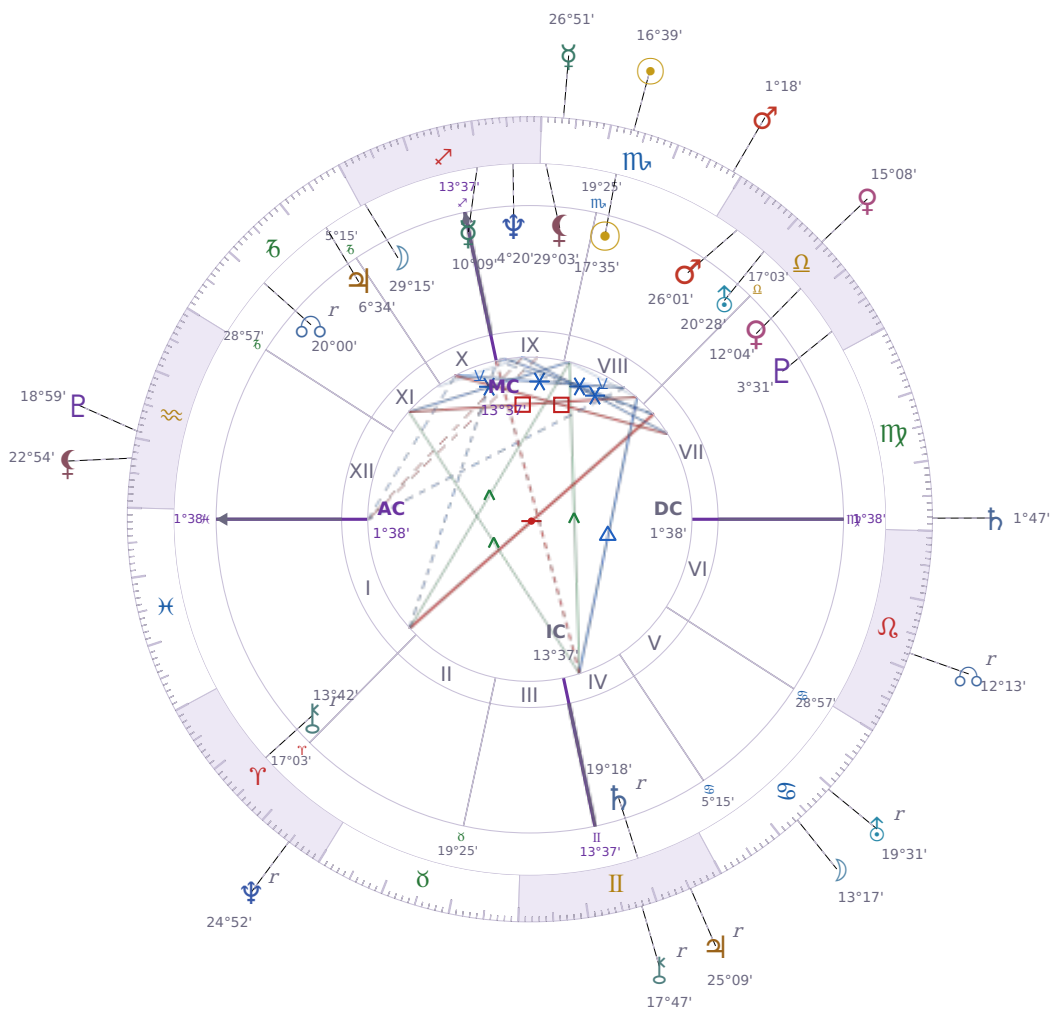

SOLAR RETURN

Eric William Dane

American actor (1972-2026)

♏ Scorpio November 9, 1972 13:42 San Francisco

8 November 2036 · 12:21 (20:21 UTC) · San Francisco

Solar ASC ♒ Aquarius · MC ♏ Scorpio

NATAL PLANETS

☉ Sun	in	♏	Scorpio	17°35'
☾ Moon	in	♐	Sagittarius	29°15'
☿ Mercury	in	♐	Sagittarius	10°09'
♀ Venus	in	♎	Libra	12°04'
♂ Mars	in	♎	Libra	26°01'
♃ Jupiter	in	♑	Capricorn	6°34'
♄ Saturn	in	♊	Gemini	19°18'

SOLAR ANALYSIS

Solar ASC ♋ Aquarius → natal H12 — Inner Life & Solitude

This is a year of **inner work, retreat, and significant invisible processes**. What happens beneath the surface — in dreams, in private, in the quiet hours — carries more weight than external events. Old patterns, unresolved matters, and hidden fears may surface to be addressed. This is not primarily a year of outer achievement, but of **clearing what has accumulated** so that the next cycle can begin on genuinely clean ground.