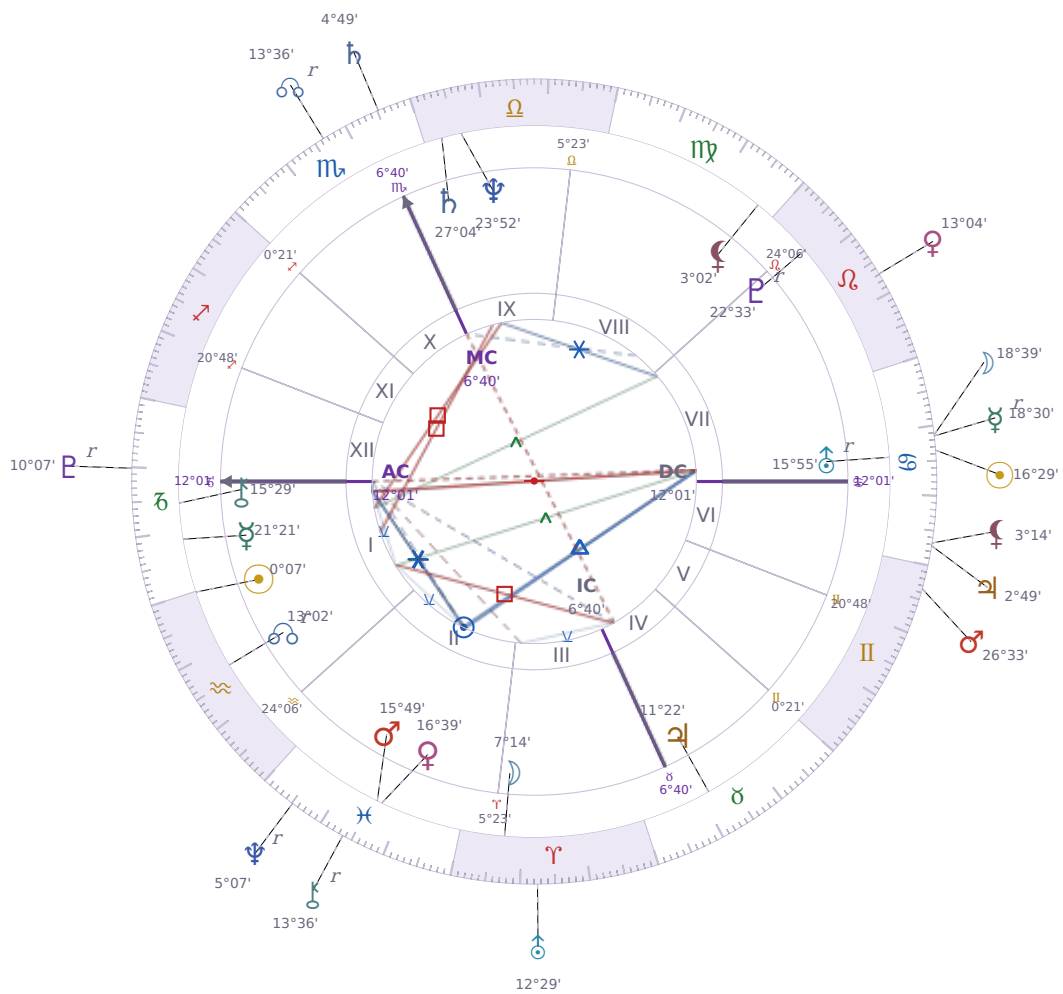

DAILY HOROSCOPE

Jeffrey Epstein

American financier and child sex offender (1953–2019)

♈ Aquarius January 20, 1953 06:15 Brooklyn

Monday, 8 July 2013

TRANSITS FOR TODAY

☉ Sun	in ♋ Cancer	16°29'14"
☾ Moon	in ♋ Cancer	18°39'29"
☿ Mercury	in ♋ Cancer <b>Rx</b>	18°30'56"
♀ Venus	in ♌ Leo	13°04'38"
♂ Mars	in ♊ Gemini	26°33'48"
♃ Jupiter	in ♋ Cancer	2°49'43"
♄ Saturn	in ♏ Scorpio	4°49'06"

♅ Uranus	in ♈ Aries	12°29'15"
♆ Neptune	in ♋ Pisces Rx	5°07'19"
♇ Pluto	in ♐ Capricorn Rx	10°07'42"
♁ Chiron	in ♋ Pisces Rx	13°36'41"
♁ NNode	in ♏ Scorpio Rx	13°36'55"
♁ Lilith	in ♋ Cancer	3°14'30"

## NATAL PLANETS

☉ Sun	in ♒ Aquarius	0°07'22"	I
☾ Moon	in ♈ Aries	7°14'09"	III
☿ Mercury	in ♐ Capricorn	21°21'29"	I
♀ Venus	in ♋ Pisces	16°39'59"	II
♂ Mars	in ♋ Pisces	15°49'39"	II
♃ Jupiter	in ♉ Taurus	11°22'13"	IV
♄ Saturn	in ♎ Libra	27°04'58"	IX
♅ Uranus	in ♋ Cancer	15°55'09"	VII Rx
♆ Neptune	in ♎ Libra	23°52'55"	IX
♇ Pluto	in ♌ Leo	22°33'54"	VII Rx
♁ Chiron	in ♐ Capricorn	15°29'52"	I
♁ North Node	in ♒ Aquarius	13°02'55"	I Rx
♁ Lilith	in ♍ Virgo	3°02'26"	VIII