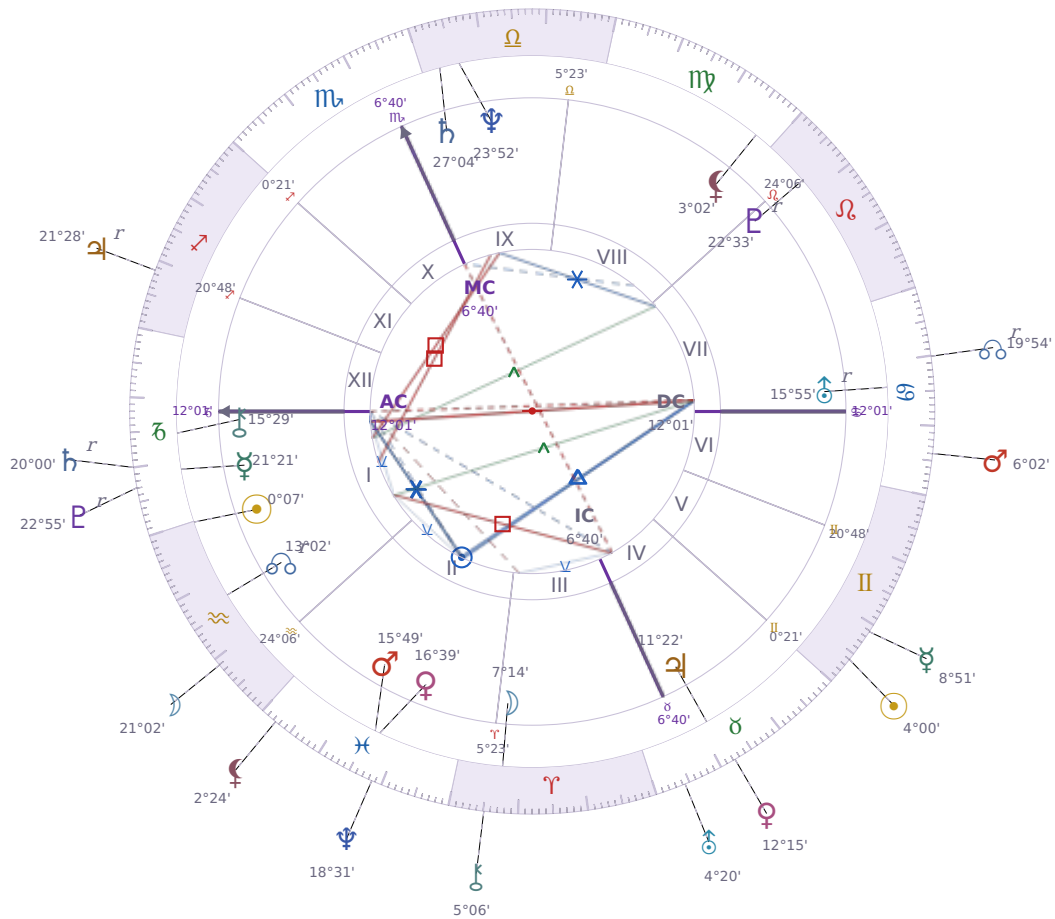

DAILY PERSONAL HOROSCOPE

## Jeffrey Epstein

American financier and child sex offender (1953–2019)

♈ Aquarius January 20, 1953 06:15 Brooklyn

**Saturday, 25 May 2019**