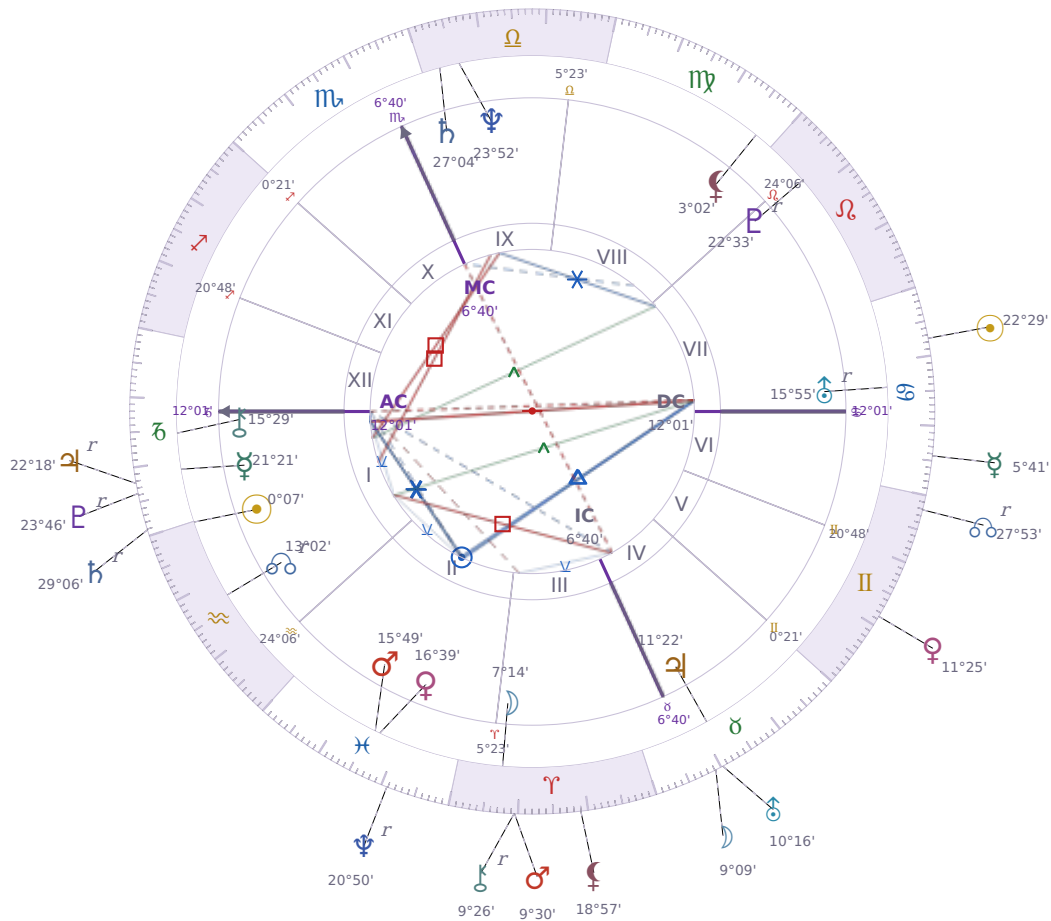

DAILY PERSONAL HOROSCOPE

Jeffrey Epstein

American financier and child sex offender (1953–2019)

♈ Aquarius January 20, 1953 06:15 Brooklyn

Tuesday, 14 July 2020

TRANSITS FOR TODAY

☉ Sun	in ♋ Cancer	22°29'54"
☾ Moon	in ♉ Taurus	9°09'43"
☿ Mercury	in ♋ Cancer	5°41'43"
♀ Venus	in ♊ Gemini	11°25'59"
♂ Mars	in ♈ Aries	9°30'00"
♃ Jupiter	in ♑ Capricorn Rx	22°19'00"
♄ Saturn	in ♑ Capricorn Rx	29°06'56"