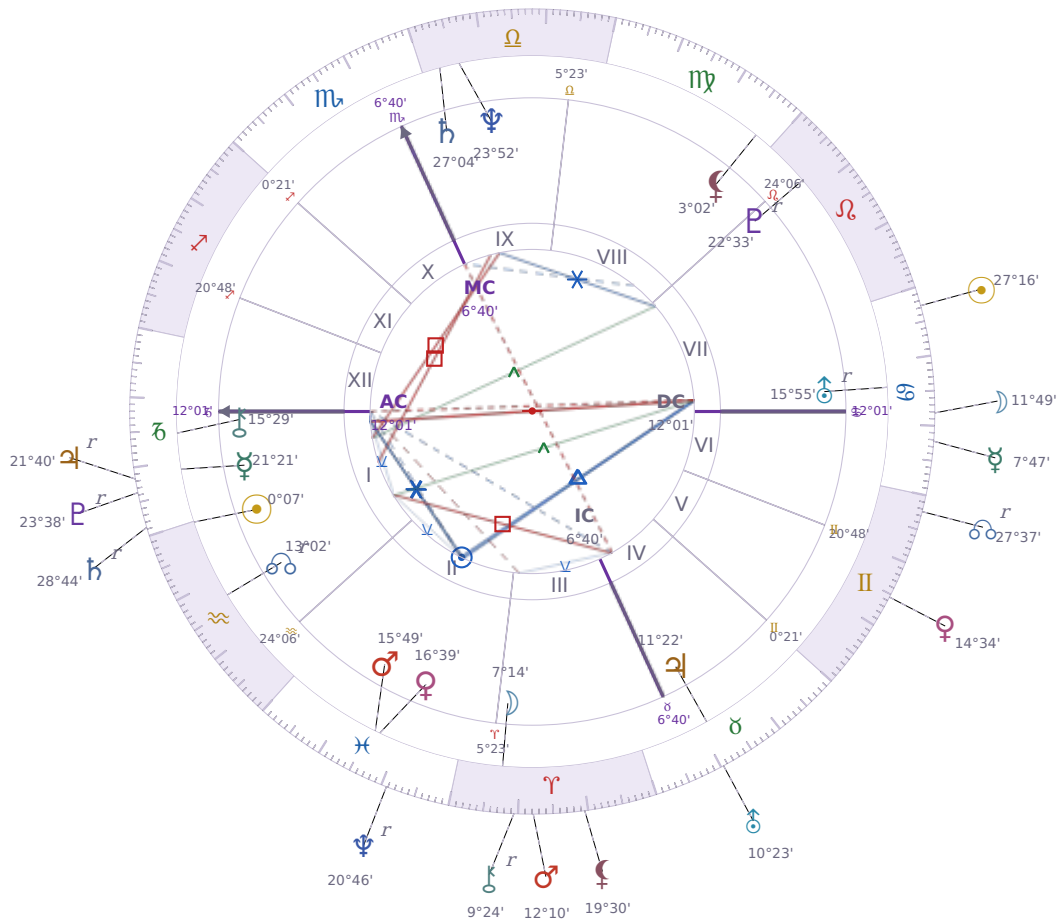

DAILY PERSONAL HOROSCOPE

## Jeffrey Epstein

American financier and child sex offender (1953–2019)

♈ Aquarius January 20, 1953 06:15 Brooklyn

Sunday, 19 July 2020

TRANSITS FOR TODAY

☉ Sun	in ♋ Cancer	27°16'12"
☾ Moon	in ♋ Cancer	11°49'32"
☿ Mercury	in ♋ Cancer	7°47'13"
♀ Venus	in ♊ Gemini	14°34'08"
♂ Mars	in ♈ Aries	12°10'02"
♃ Jupiter	in ♏ Capricorn Rx	21°40'25"
♄ Saturn	in ♏ Capricorn Rx	28°44'50"