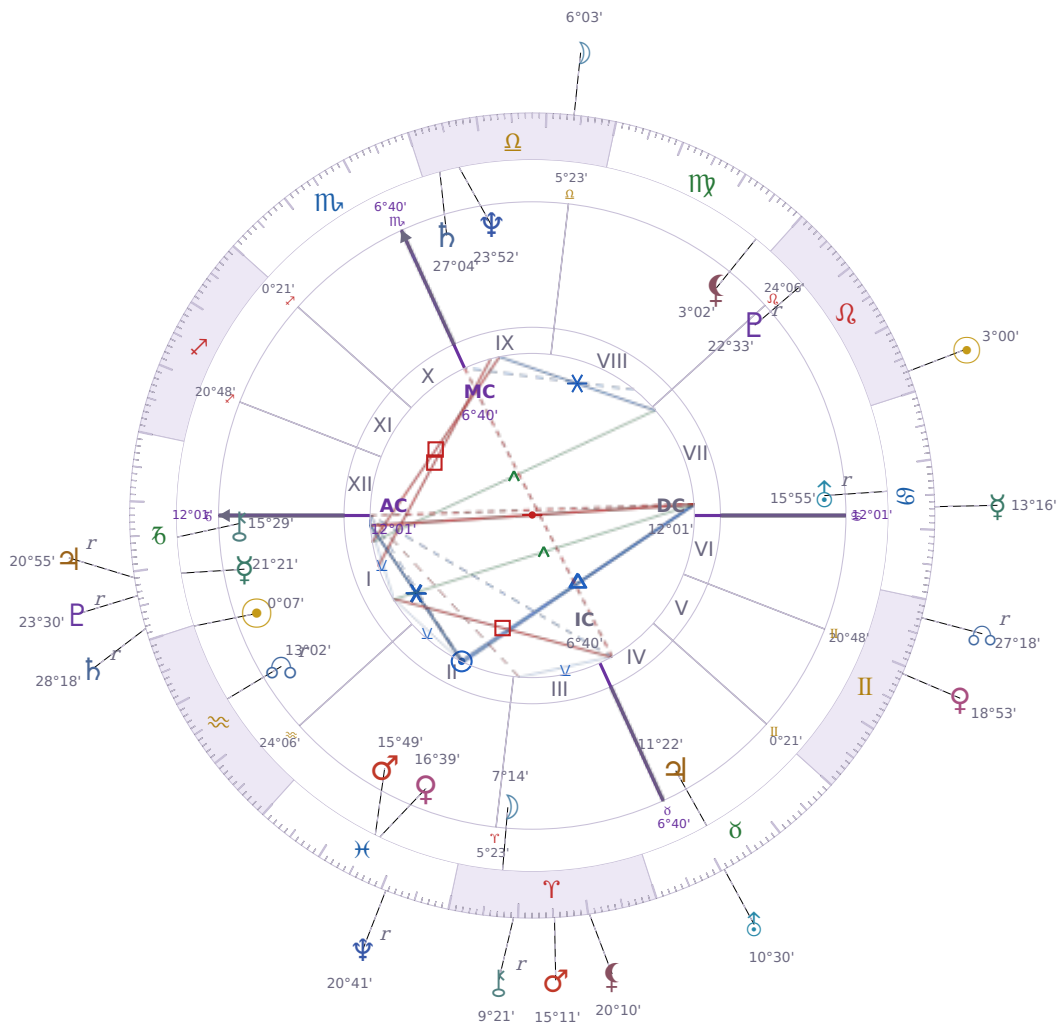

DAILY PERSONAL HOROSCOPE

Jeffrey Epstein

American financier and child sex offender (1953–2019)

♈ Aquarius January 20, 1953 06:15 Brooklyn

Saturday, 25 July 2020

TRANSITS FOR TODAY

☉ Sun	in ♌ Leo	3°00'02"
☾ Moon	in ♎ Libra	6°03'04"
☿ Mercury	in ♋ Cancer	13°16'31"
♀ Venus	in ♊ Gemini	18°53'58"
♂ Mars	in ♈ Aries	15°11'24"
♃ Jupiter	in ♏ Capricorn Rx	20°55'04"
♄ Saturn	in ♏ Capricorn Rx	28°18'13"