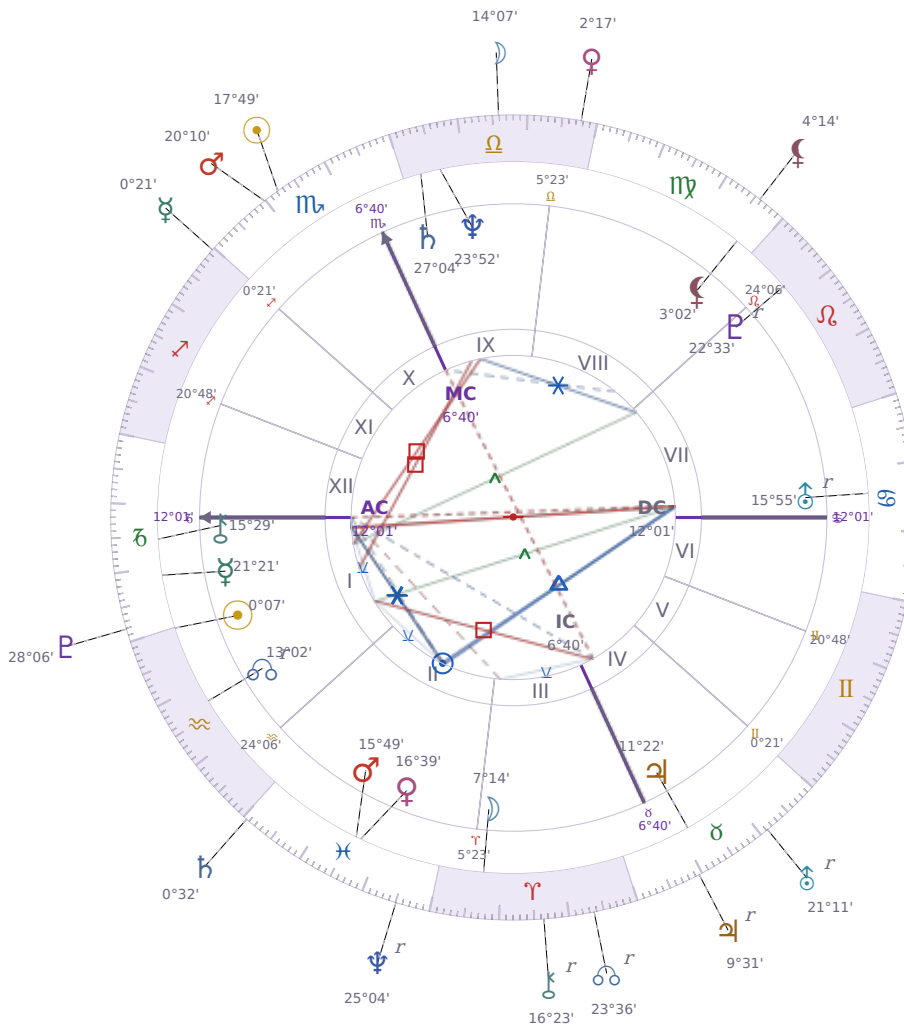

DAILY PERSONAL HOROSCOPE

Jeffrey Epstein

American financier and child sex offender (1953–2019)

♈ Aquarius January 20, 1953 06:15 Brooklyn

Friday, 10 November 2023

TRANSITS FOR TODAY

☉ Sun	in ♏ Scorpio	17°49'15"
☾ Moon	in ♎ Libra	14°07'00"
☿ Mercury	in ♐ Sagittarius	0°21'06"
♀ Venus	in ♎ Libra	2°17'59"
♂ Mars	in ♏ Scorpio	20°10'12"
♃ Jupiter	in ♉ Taurus Rx	9°31'27"
♄ Saturn	in ♛ Pisces	0°32'49"

♅ Uranus	in ♉ Taurus Rx	21°11'47"
♆ Neptune	in ♋ Pisces Rx	25°04'33"
♇ Pluto	in ♏ Capricorn	28°06'59"
♁ Chiron	in ♈ Aries Rx	16°23'19"
♊ NNode	in ♈ Aries Rx	23°36'12"
♁ Lilith	in ♍ Virgo	4°14'06"

NATAL PLANETS

☉ Sun	in ♒ Aquarius	0°07'22"	I
☾ Moon	in ♈ Aries	7°14'09"	III
☿ Mercury	in ♏ Capricorn	21°21'29"	I
♀ Venus	in ♋ Pisces	16°39'59"	II
♂ Mars	in ♋ Pisces	15°49'39"	II
♃ Jupiter	in ♉ Taurus	11°22'13"	IV
♄ Saturn	in ♎ Libra	27°04'58"	IX
♅ Uranus	in ♋ Cancer	15°55'09"	VII Rx
♆ Neptune	in ♎ Libra	23°52'55"	IX
♇ Pluto	in ♌ Leo	22°33'54"	VII Rx
♁ Chiron	in ♏ Capricorn	15°29'52"	I
♊ North Node	in ♒ Aquarius	13°02'55"	I Rx
♁ Lilith	in ♍ Virgo	3°02'26"	VIII