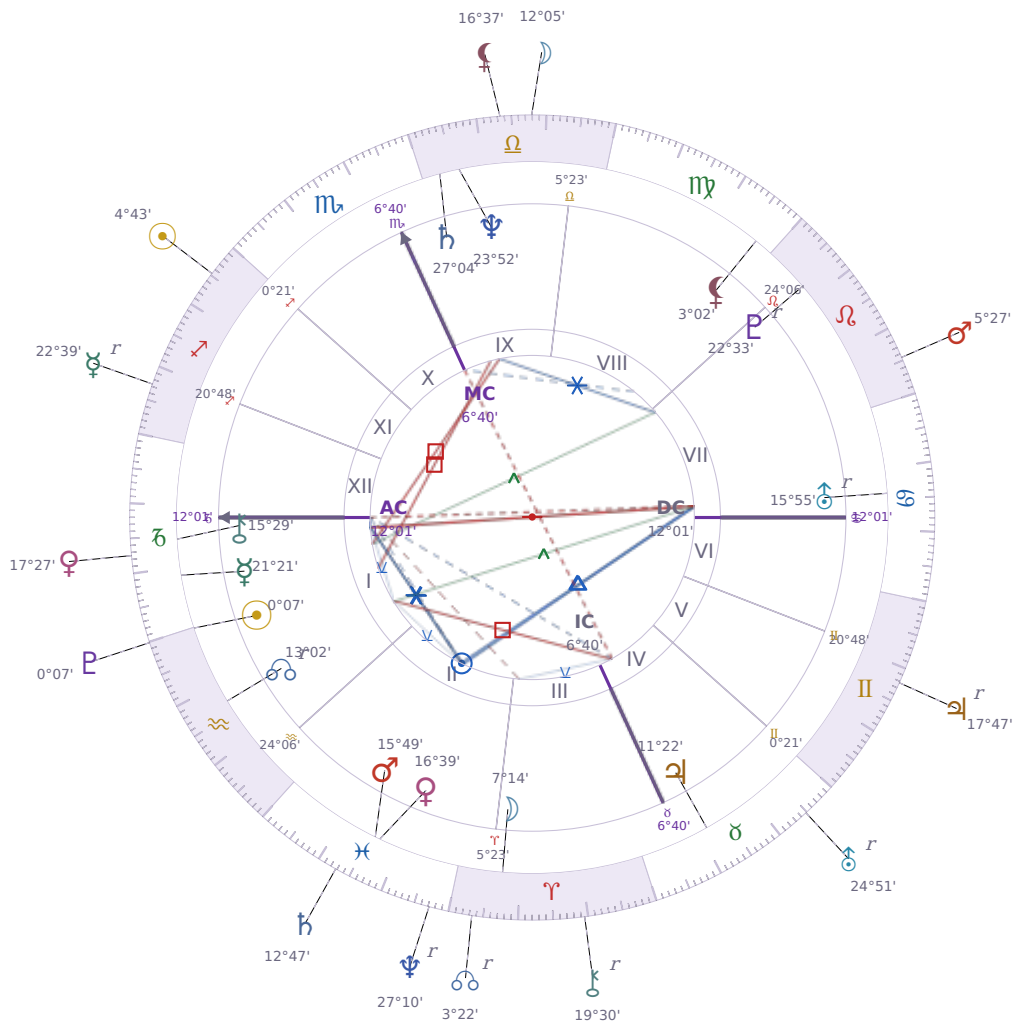

DAILY PERSONAL HOROSCOPE

Jeffrey Epstein

American financier and child sex offender (1953–2019)

♈ Aquarius January 20, 1953 06:15 Brooklyn

Tuesday, 26 November 2024

TRANSITS FOR TODAY

☉ Sun	in ♐ Sagittarius	4°43'16"
☾ Moon	in ♎ Libra	12°05'56"
☿ Mercury	in ♐ Sagittarius Rx	22°39'34"
♀ Venus	in ♑ Capricorn	17°27'01"
♂ Mars	in ♌ Leo	5°27'45"
♃ Jupiter	in ♊ Gemini Rx	17°47'01"
♄ Saturn	in ♋ Pisces	12°47'50"

♅ Uranus	in	♉ Taurus Rx	24°51'08"
♆ Neptune	in	♓ Pisces Rx	27°10'07"
♇ Pluto	in	♒ Aquarius	0°07'43"
♁ Chiron	in	♈ Aries Rx	19°30'11"
♊ NNode	in	♈ Aries Rx	3°22'36"
♁ Lilith	in	♎ Libra	16°37'36"

NATAL PLANETS

☉ Sun	in	♒ Aquarius	0°07'22"	I
☾ Moon	in	♈ Aries	7°14'09"	III
☿ Mercury	in	♑ Capricorn	21°21'29"	I
♀ Venus	in	♓ Pisces	16°39'59"	II
♂ Mars	in	♓ Pisces	15°49'39"	II
♃ Jupiter	in	♉ Taurus	11°22'13"	IV
♄ Saturn	in	♎ Libra	27°04'58"	IX
♅ Uranus	in	♋ Cancer	15°55'09"	VII Rx
♆ Neptune	in	♎ Libra	23°52'55"	IX
♇ Pluto	in	♌ Leo	22°33'54"	VII Rx
♁ Chiron	in	♑ Capricorn	15°29'52"	I
♊ North Node	in	♒ Aquarius	13°02'55"	I Rx
♁ Lilith	in	♍ Virgo	3°02'26"	VIII