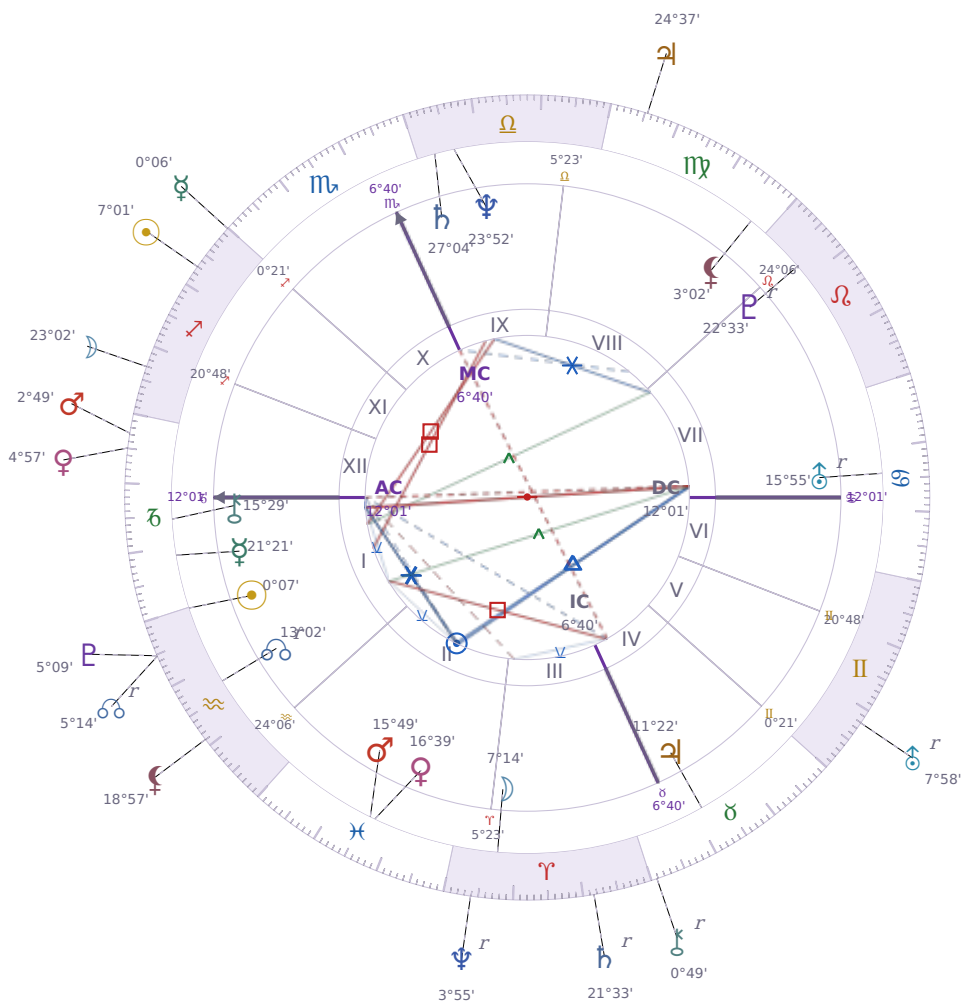

DAILY PERSONAL HOROSCOPE

Jeffrey Epstein

American financier and child sex offender (1953–2019)

♈ Aquarius January 20, 1953 06:15 Brooklyn

Monday, 29 November 2027

TRANSITS FOR TODAY

☉ Sun	in ♏ Sagittarius	7°01'44"
☾ Moon	in ♏ Sagittarius	23°02'43"
☿ Mercury	in ♏ Sagittarius	0°06'20"
♀ Venus	in ♏ Capricorn	4°57'19"
♂ Mars	in ♏ Capricorn	2°49'21"
♃ Jupiter	in ♍ Virgo	24°37'36"
♄ Saturn	in ♈ Aries Rx	21°33'53"