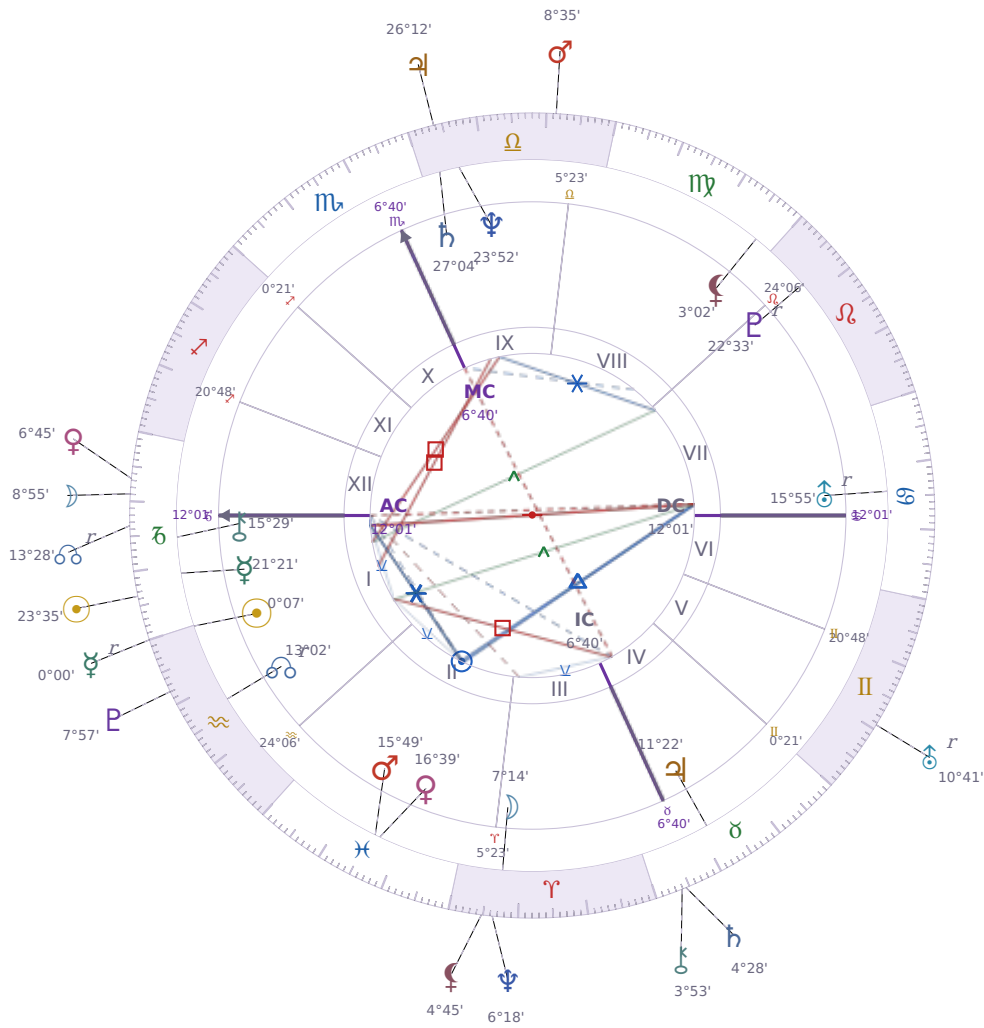

DAILY PERSONAL HOROSCOPE

Jeffrey Epstein

American financier and child sex offender (1953–2019)

♈ Aquarius January 20, 1953 06:15 Brooklyn

Saturday, 13 January 2029

TRANSITS FOR TODAY

☉ Sun	in ♑ Capricorn	23°35'26"
☾ Moon	in ♑ Capricorn	8°55'45"
☿ Mercury	in ♈ Aquarius Rx	0°00'38"
♀ Venus	in ♑ Capricorn	6°45'03"
♂ Mars	in ♎ Libra	8°35'46"
♃ Jupiter	in ♎ Libra	26°12'52"
♄ Saturn	in ♉ Taurus	4°28'35"

♅ Uranus	in ♊ Gemini Rx	10°41'43"
♆ Neptune	in ♈ Aries	6°18'42"
♇ Pluto	in ♒ Aquarius	7°57'33"
♁ Chiron	in ♉ Taurus	3°53'08"
♁ NNode	in ♑ Capricorn Rx	13°28'30"
♁ Lilith	in ♈ Aries	4°45'26"

NATAL PLANETS

☉ Sun	in ♒ Aquarius	0°07'22"	I
☾ Moon	in ♈ Aries	7°14'09"	III
☿ Mercury	in ♑ Capricorn	21°21'29"	I
♀ Venus	in ♓ Pisces	16°39'59"	II
♂ Mars	in ♓ Pisces	15°49'39"	II
♃ Jupiter	in ♉ Taurus	11°22'13"	IV
♄ Saturn	in ♎ Libra	27°04'58"	IX
♅ Uranus	in ♋ Cancer	15°55'09"	VII Rx
♆ Neptune	in ♎ Libra	23°52'55"	IX
♇ Pluto	in ♌ Leo	22°33'54"	VII Rx
♁ Chiron	in ♑ Capricorn	15°29'52"	I
♁ North Node	in ♒ Aquarius	13°02'55"	I Rx
♁ Lilith	in ♍ Virgo	3°02'26"	VIII