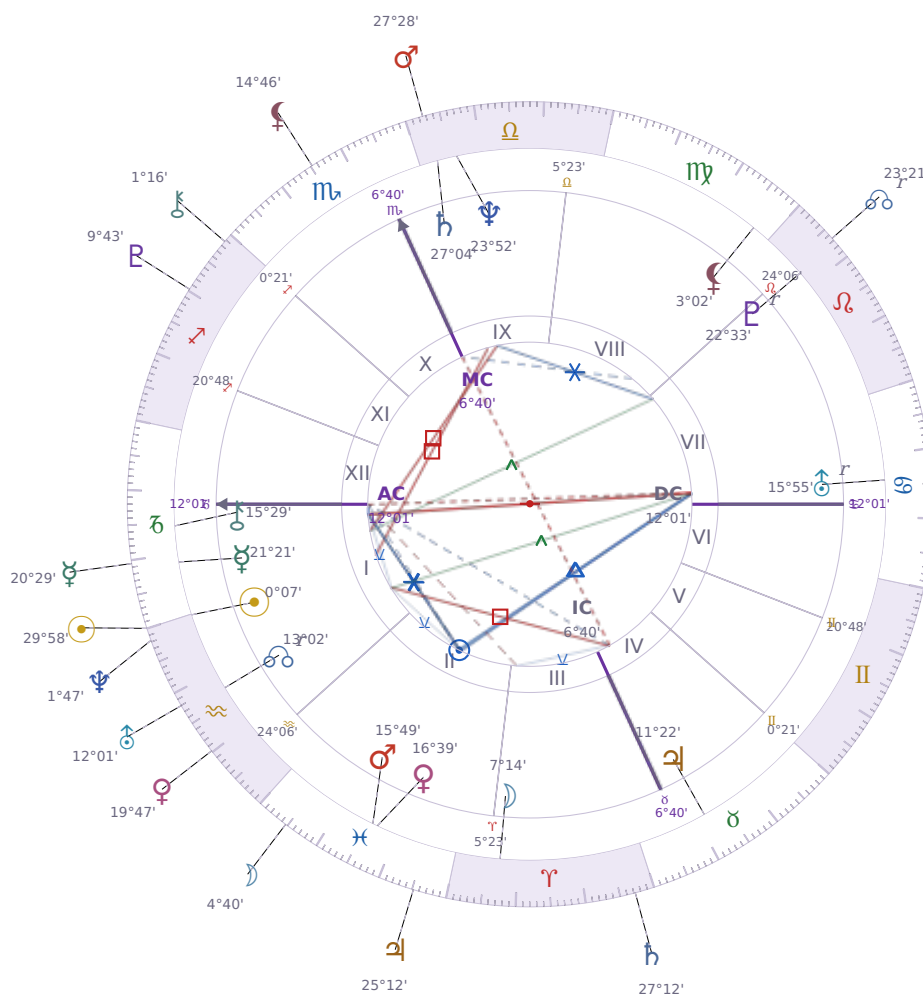

SOLAR RETURN

Jeffrey Epstein

American financier and child sex offender (1953–2019)

♈ Aquarius January 20, 1953 06:15 Brooklyn

19 January 1999 · 20:31 (01:31 UTC) · Brooklyn

Solar ASC ♍ Virgo · MC ♊ Gemini

NATAL PLANETS

☉ Sun	in	♈	Aquarius	0°07'
☾ Moon	in	♈	Aries	7°14'
☿ Mercury	in	♏	Capricorn	21°21'
♀ Venus	in	♓	Pisces	16°39'
♂ Mars	in	♓	Pisces	15°49'
♃ Jupiter	in	♉	Taurus	11°22'
♄ Saturn	in	♎	Libra	27°04'

SOLAR RETURN PLANETS

☉ Sun	in	♏	Capricorn	29°58'
☾ Moon	in	♓	Pisces	4°40'
☿ Mercury	in	♏	Capricorn	20°29'
♀ Venus	in	♈	Aquarius	19°47'
♂ Mars	in	♎	Libra	27°28'
♃ Jupiter	in	♓	Pisces	25°12'
♄ Saturn	in	♈	Aries	27°12'

♅ Uranus	in	♋ Cancer	15°55'	♅ Uranus	in	♒ Aquarius	12°01'
♆ Neptune	in	♎ Libra	23°52'	♆ Neptune	in	♒ Aquarius	1°47'
♇ Pluto	in	♌ Leo	22°33'	♇ Pluto	in	♐ Sagittarius	9°43'
♁ Chiron	in	♑ Capricorn	15°29'	♁ Chiron	in	♐ Sagittarius	1°16'
♊ North Node	in	♒ Aquarius	13°02'	♊ NNode	in	♌ Leo	Rx 23°21'
♋ Lilith	in	♍ Virgo	3°02'	♋ Lilith	in	♏ Scorpio	14°46'