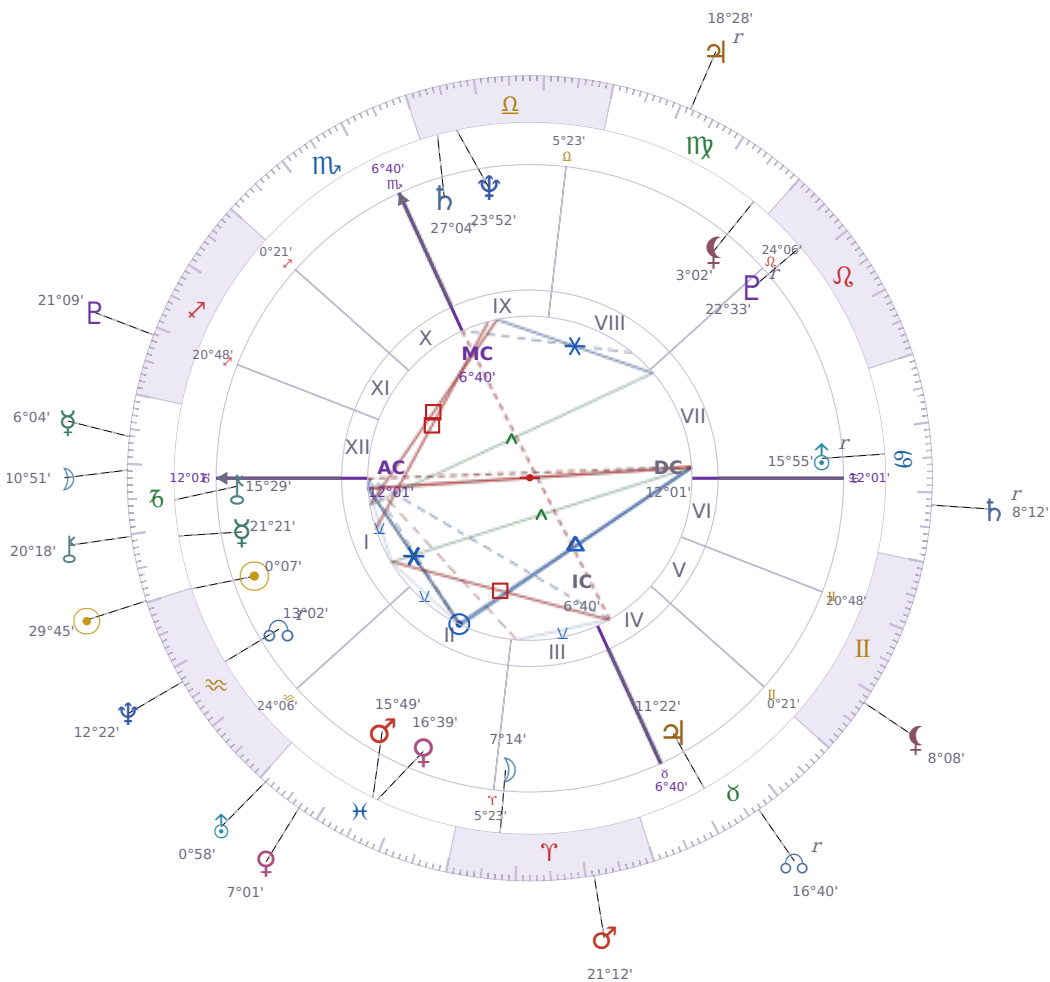

SOLAR RETURN

Jeffrey Epstein

American financier and child sex offender (1953–2019)

♈ Aquarius January 20, 1953 06:15 Brooklyn

20 January 2004 · 01:36 (06:36 UTC) · Brooklyn

Solar ASC ♏ Scorpio · MC ♌ Leo

NATAL PLANETS

☉ Sun	in	♈	Aquarius	0°07'
☾ Moon	in	♈	Aries	7°14'
☿ Mercury	in	♏	Capricorn	21°21'
♀ Venus	in	♏	Pisces	16°39'
♂ Mars	in	♏	Pisces	15°49'
♃ Jupiter	in	♉	Taurus	11°22'
♄ Saturn	in	♎	Libra	27°04'

SOLAR RETURN PLANETS

☉ Sun	in	♏	Capricorn	29°45'
☾ Moon	in	♏	Capricorn	10°51'
☿ Mercury	in	♏	Capricorn	6°04'
♀ Venus	in	♏	Pisces	7°01'
♂ Mars	in	♈	Aries	21°12'
♃ Jupiter	in	♏	Virgo	Rx 18°28'
♄ Saturn	in	♋	Cancer	Rx 8°12'

♅ Uranus	in	♋ Cancer	15°55'	♅ Uranus	in	♋ Pisces	0°58'
♆ Neptune	in	♎ Libra	23°52'	♆ Neptune	in	♒ Aquarius	12°22'
♇ Pluto	in	♌ Leo	22°33'	♇ Pluto	in	♐ Sagittarius	21°09'
♁ Chiron	in	♑ Capricorn	15°29'	♁ Chiron	in	♑ Capricorn	20°18'
♊ North Node	in	♒ Aquarius	13°02'	♊ NNode	in	♉ Taurus	Rx 16°40'
♋ Lilith	in	♍ Virgo	3°02'	♋ Lilith	in	♊ Gemini	8°08'