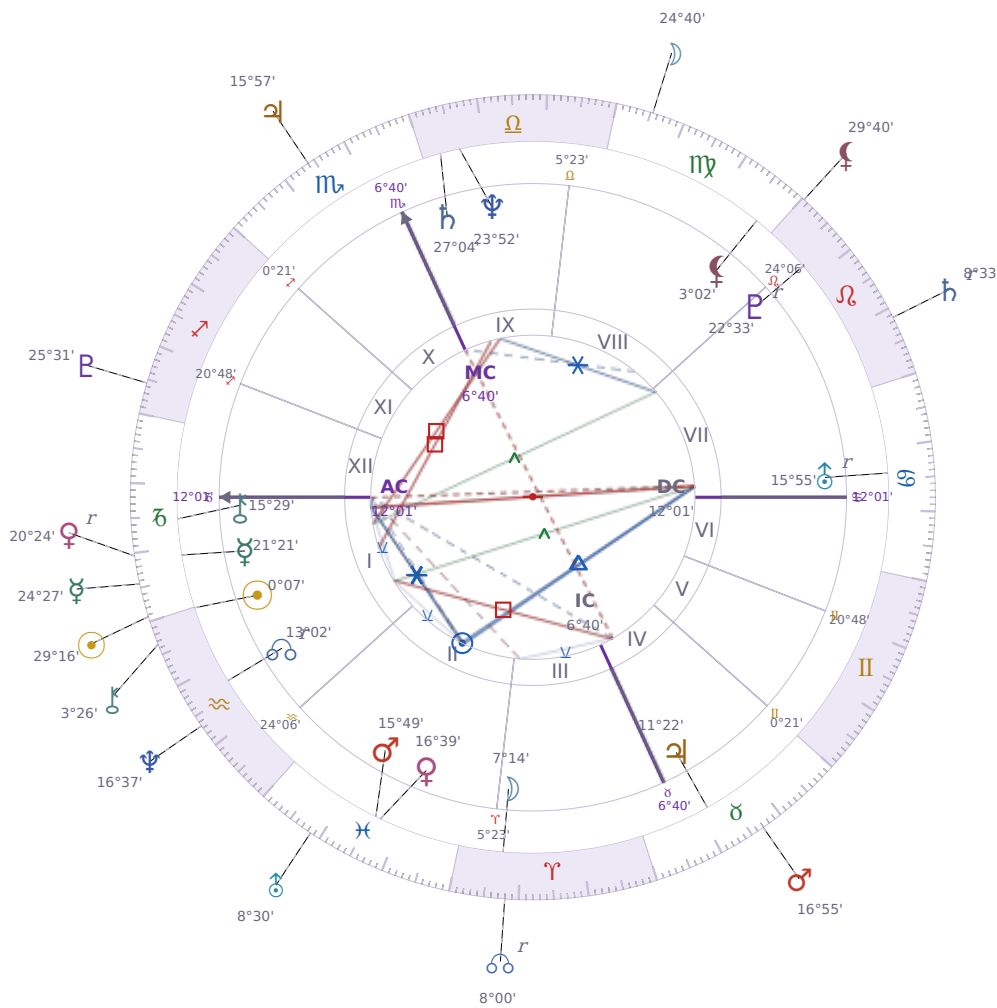

SOLAR RETURN

Jeffrey Epstein

American financier and child sex offender (1953–2019)

♈ Aquarius January 20, 1953 06:15 Brooklyn

19 January 2006 · 13:09 (18:09 UTC) · Brooklyn

Solar ASC ♊ Gemini · MC ♈ Aquarius

NATAL PLANETS

☉ Sun	in	♈	Aquarius	0°07'
☾ Moon	in	♈	Aries	7°14'
☿ Mercury	in	♏	Capricorn	21°21'
♀ Venus	in	♓	Pisces	16°39'
♂ Mars	in	♓	Pisces	15°49'
♃ Jupiter	in	♉	Taurus	11°22'
♄ Saturn	in	♎	Libra	27°04'