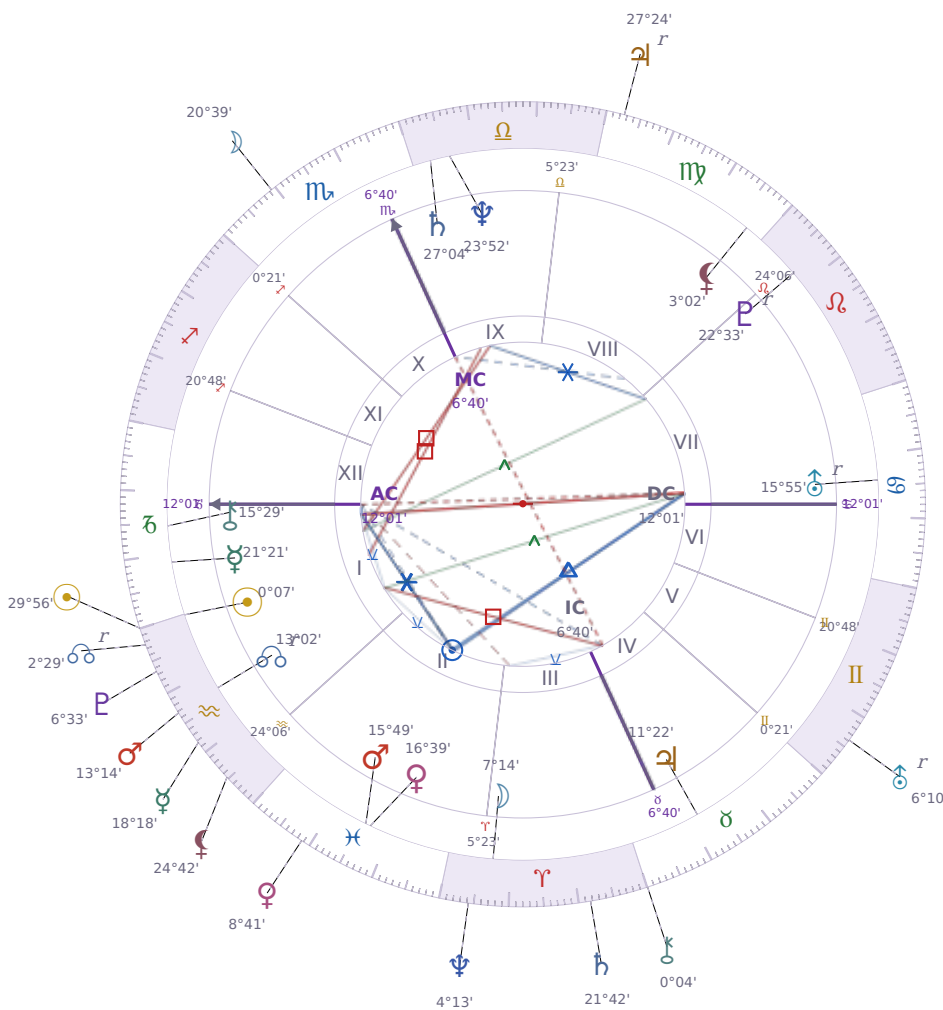

SOLAR RETURN

## Jeffrey Epstein

American financier and child sex offender (1953–2019)

♈ Aquarius January 20, 1953 06:15 Brooklyn

### 19 January 2028 · 21:15 (02:15 UTC) · Brooklyn

Solar ASC ♍ Virgo · MC ♊ Gemini

#### NATAL PLANETS

☉ Sun	in	♈	Aquarius	0°07'
☾ Moon	in	♈	Aries	7°14'
☿ Mercury	in	♏	Capricorn	21°21'
♀ Venus	in	♓	Pisces	16°39'
♂ Mars	in	♓	Pisces	15°49'
♃ Jupiter	in	♉	Taurus	11°22'
♄ Saturn	in	♎	Libra	27°04'