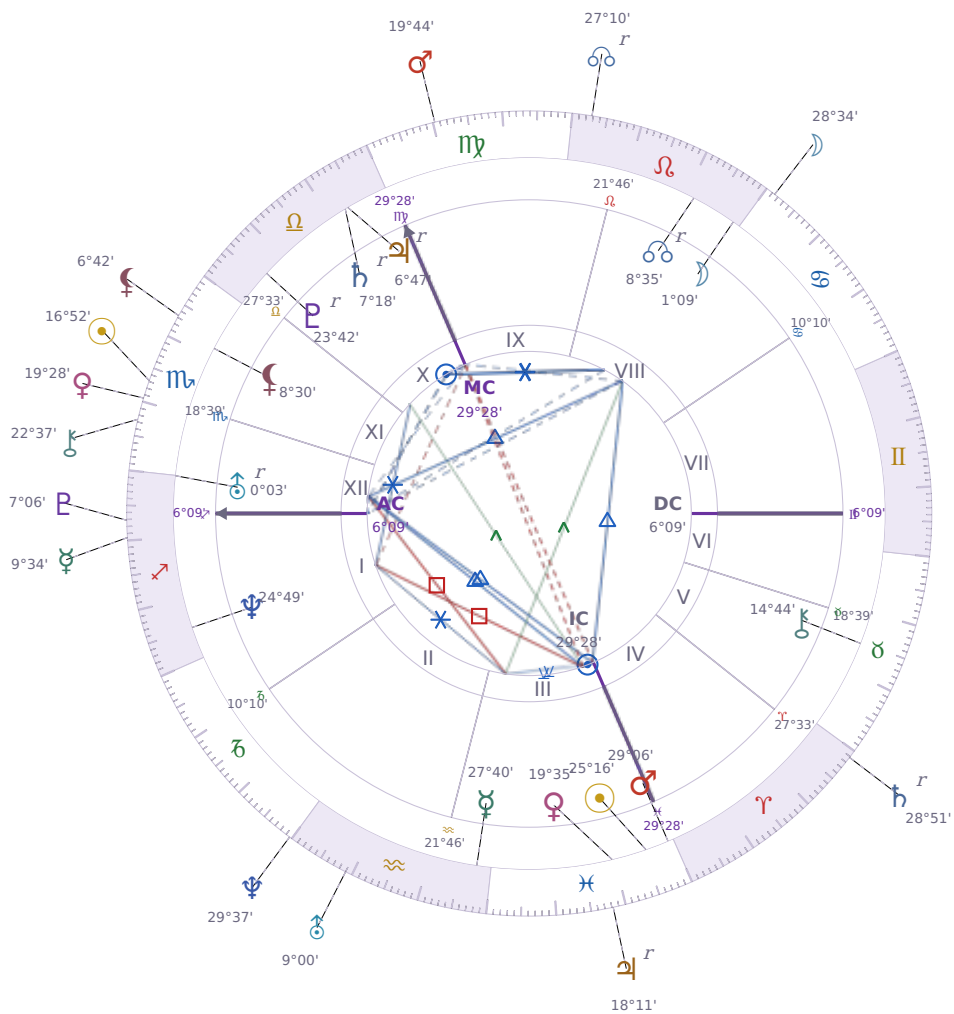

DAILY HOROSCOPE

## Péter Magyar

Hungarian politician

♋ Pisces March 16, 1981 00:08 Budapest

**Monday, 9 November 1998**