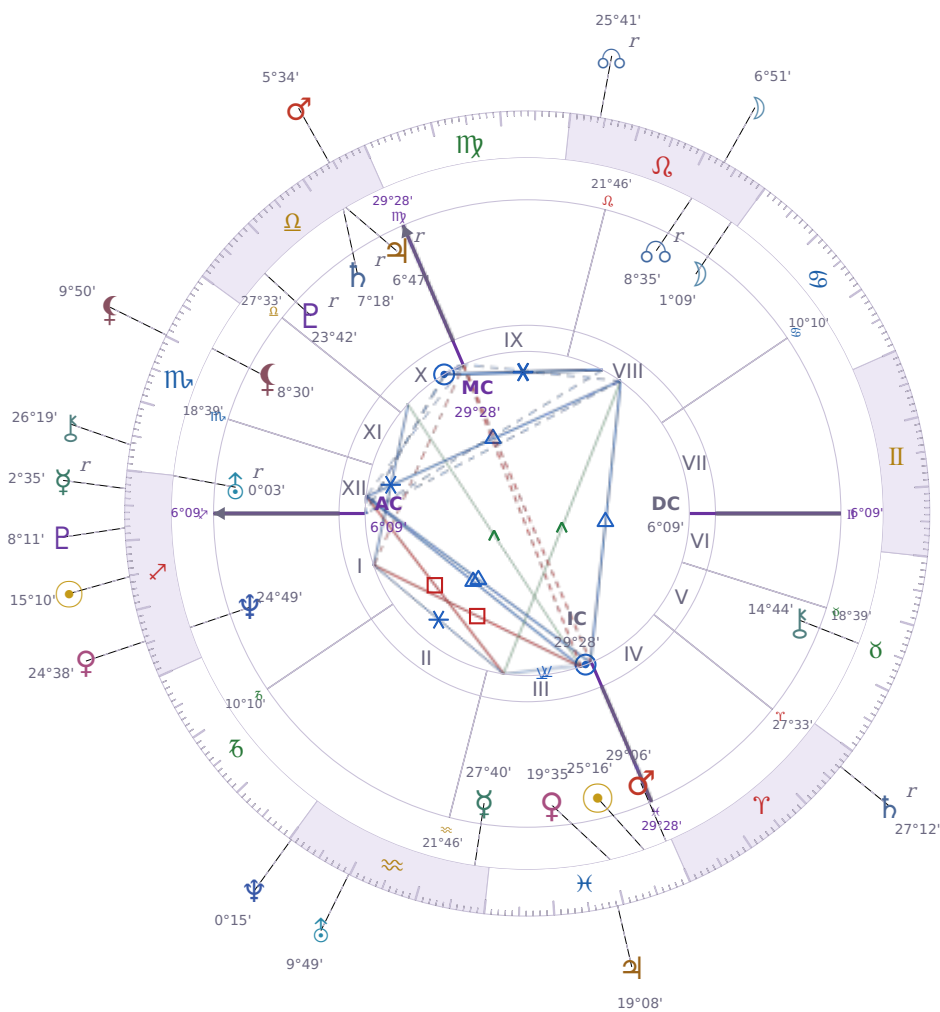

DAILY HOROSCOPE

## Péter Magyar

Hungarian politician

♋ Pisces March 16, 1981 00:08 Budapest

**Monday, 7 December 1998**