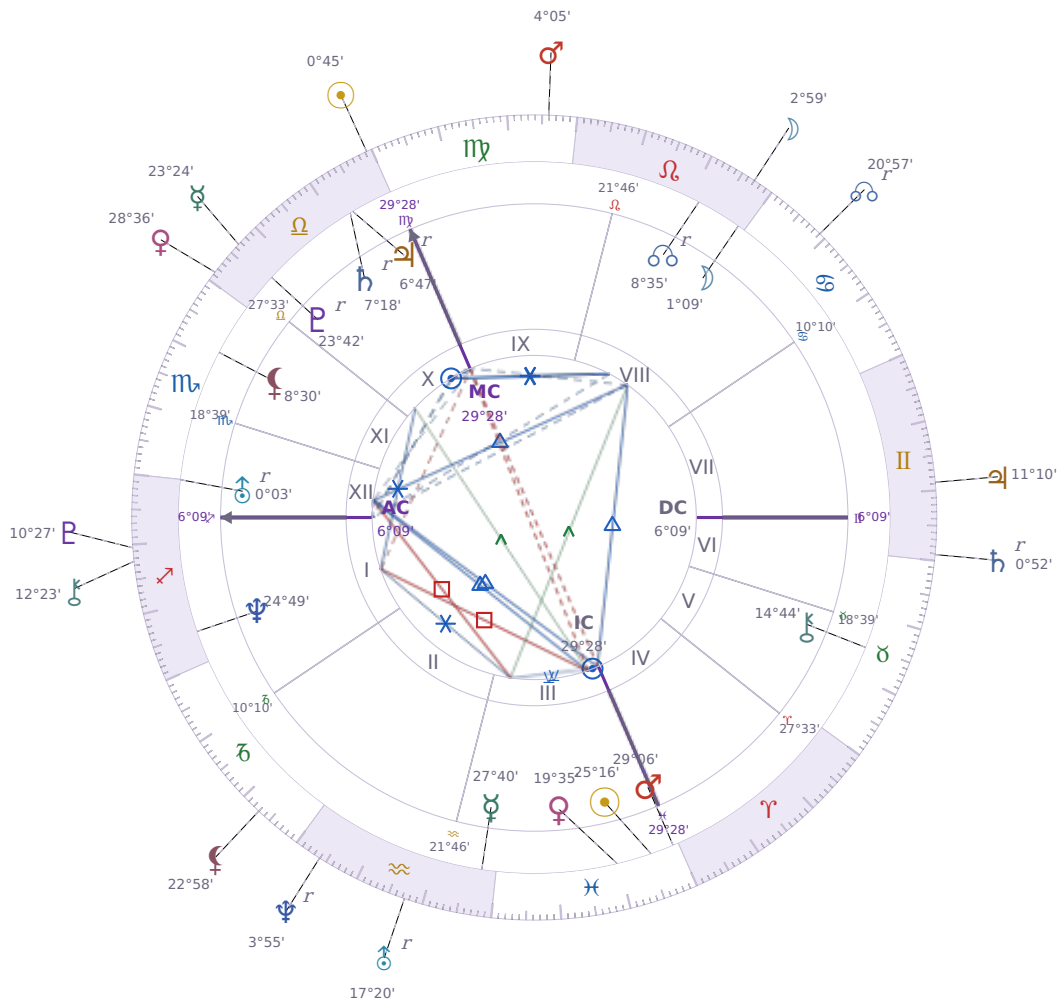

DAILY HOROSCOPE

Péter Magyar

Hungarian politician

♊ Pisces March 16, 1981 00:08 Budapest

Saturday, 23 September 2000

TRANSITS FOR TODAY

☉ Sun	in ♎ Libra	0°45'23"
☾ Moon	in ♌ Leo	2°59'12"
☿ Mercury	in ♎ Libra	23°24'51"
♀ Venus	in ♎ Libra	28°36'11"
♂ Mars	in ♍ Virgo	4°05'17"
♃ Jupiter	in ♊ Gemini	11°10'24"
♄ Saturn	in ♊ Gemini Rx	0°52'11"

♅ Uranus	in ♒ Aquarius Rx	17°20'03"
♆ Neptune	in ♒ Aquarius Rx	3°55'21"
♇ Pluto	in ♏ Sagittarius	10°27'40"
♁ Chiron	in ♏ Sagittarius	12°23'38"
♊ NNode	in ♋ Cancer Rx	20°57'16"
♁ Lilith	in ♑ Capricorn	22°58'26"