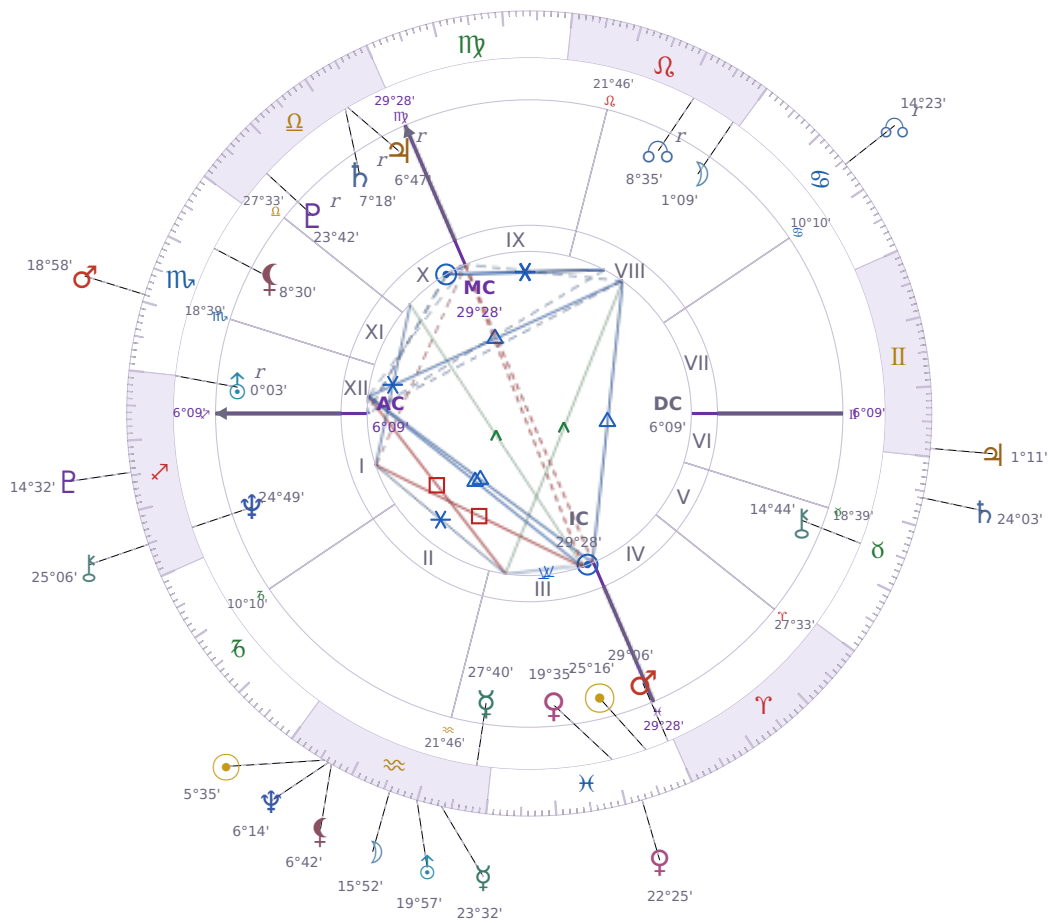

DAILY HOROSCOPE

Péter Magyar

Hungarian politician

♊ Pisces March 16, 1981 00:08 Budapest

Thursday, 25 January 2001

TRANSITS FOR TODAY

☉ Sun	in ♒ Aquarius	5°35'07"
☾ Moon	in ♒ Aquarius	15°52'06"
☿ Mercury	in ♒ Aquarius	23°32'41"
♀ Venus	in ♋ Pisces	22°25'54"
♂ Mars	in ♏ Scorpio	18°58'13"
♃ Jupiter	in ♊ Gemini	1°11'15"
♄ Saturn	in ♉ Taurus	24°03'35"

♅ Uranus	in ♒ Aquarius	19°57'11"
♆ Neptune	in ♒ Aquarius	6°14'04"
♇ Pluto	in ♐ Sagittarius	14°32'43"
♁ Chiron	in ♐ Sagittarius	25°06'37"
♁ NNode	in ♋ Cancer Rx	14°23'18"
♁ Lilith	in ♒ Aquarius	6°42'54"

KEY DATE

♃ Jupiter stations Direct

Jupiter turning **direct again** means opportunities and decisions that felt stuck or unclear over the past months can finally move ahead with real momentum. What becomes **clearer now** is whether plans, applications, or deals are actually going to work — delays lift and you get actual answers instead of waiting. **Growth starts moving** in the areas where *Jupiter* sits in your chart, so watch for openings in money, work, relationships, or learning that were on pause during the retrograde.