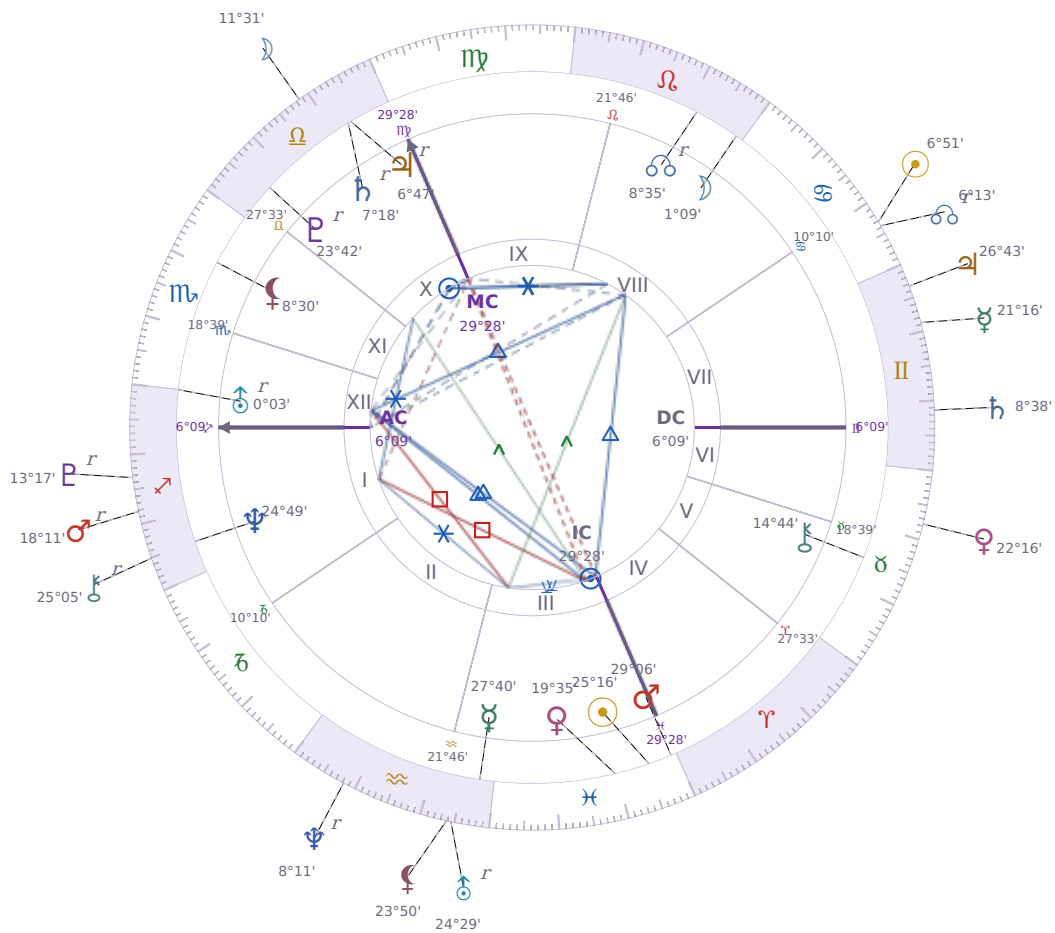

DAILY HOROSCOPE

Péter Magyar

Hungarian politician

♋ Pisces March 16, 1981 00:08 Budapest

Thursday, 28 June 2001

TRANSITS FOR TODAY

☉ Sun	in ♋ Cancer	6°51'11"
☾ Moon	in ♎ Libra	11°31'51"
☿ Mercury	in ♊ Gemini	21°16'04"
♀ Venus	in ♉ Taurus	22°16'53"
♂ Mars	in ♐ Sagittarius Rx	18°11'08"
♃ Jupiter	in ♊ Gemini	26°43'39"
♄ Saturn	in ♊ Gemini	8°38'56"

♅ Uranus	in ♒ Aquarius Rx	24°29'25"
♆ Neptune	in ♒ Aquarius Rx	8°11'41"
♇ Pluto	in ♐ Sagittarius Rx	13°17'51"
♁ Chiron	in ♐ Sagittarius Rx	25°05'48"
♁ NNode	in ♋ Cancer Rx	6°13'59"
♁ Lilith	in ♒ Aquarius	23°50'13"