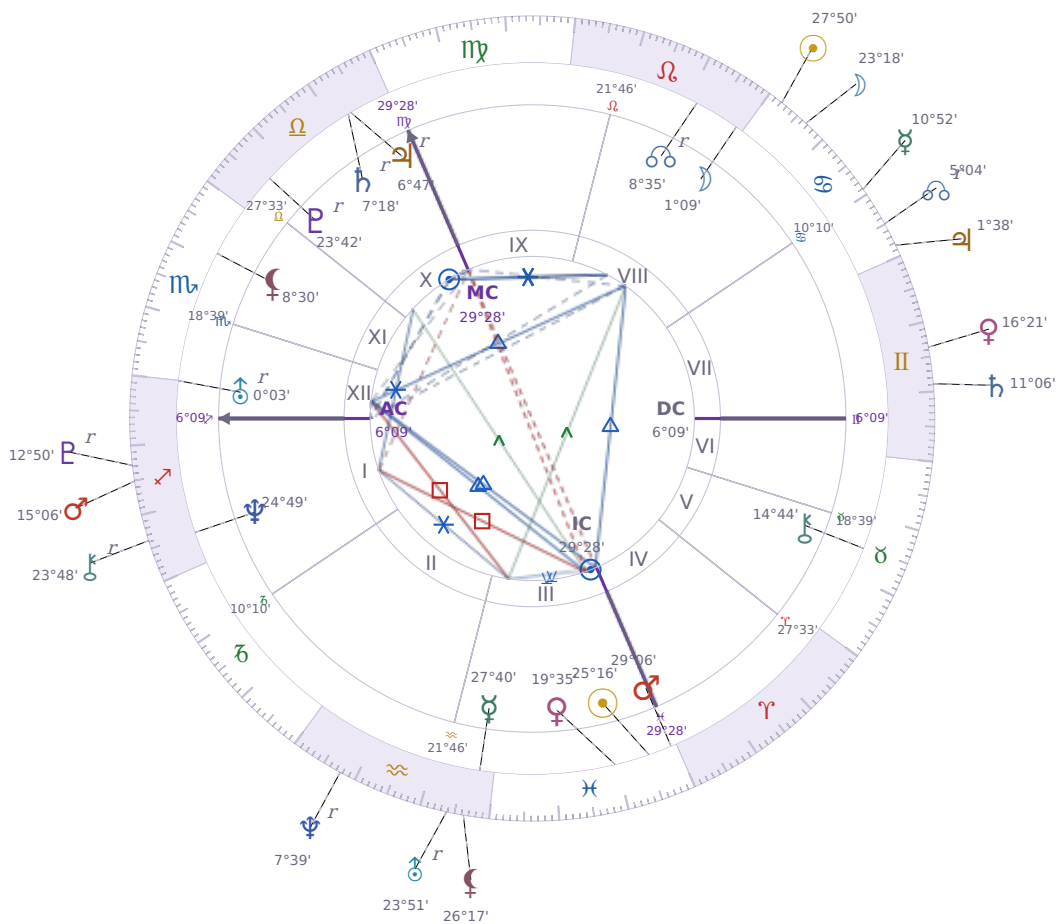

DAILY HOROSCOPE

Péter Magyar

Hungarian politician

♋ Pisces March 16, 1981 00:08 Budapest

Friday, 20 July 2001

TRANSITS FOR TODAY

☉ Sun	in ♋ Cancer	27°50'01"
☾ Moon	in ♋ Cancer	23°18'57"
☿ Mercury	in ♋ Cancer	10°52'39"
♀ Venus	in ♊ Gemini	16°21'28"
♂ Mars	in ♐ Sagittarius	15°06'38"
♃ Jupiter	in ♋ Cancer	1°38'57"
♄ Saturn	in ♊ Gemini	11°06'19"

♅ Uranus	in ♒ Aquarius Rx	23°51'12"
♆ Neptune	in ♒ Aquarius Rx	7°39'03"
♇ Pluto	in ♐ Sagittarius Rx	12°50'26"
♁ Chiron	in ♐ Sagittarius Rx	23°48'47"
♁ NNode	in ♋ Cancer Rx	5°04'06"
♁ Lilith	in ♒ Aquarius	26°17'25"