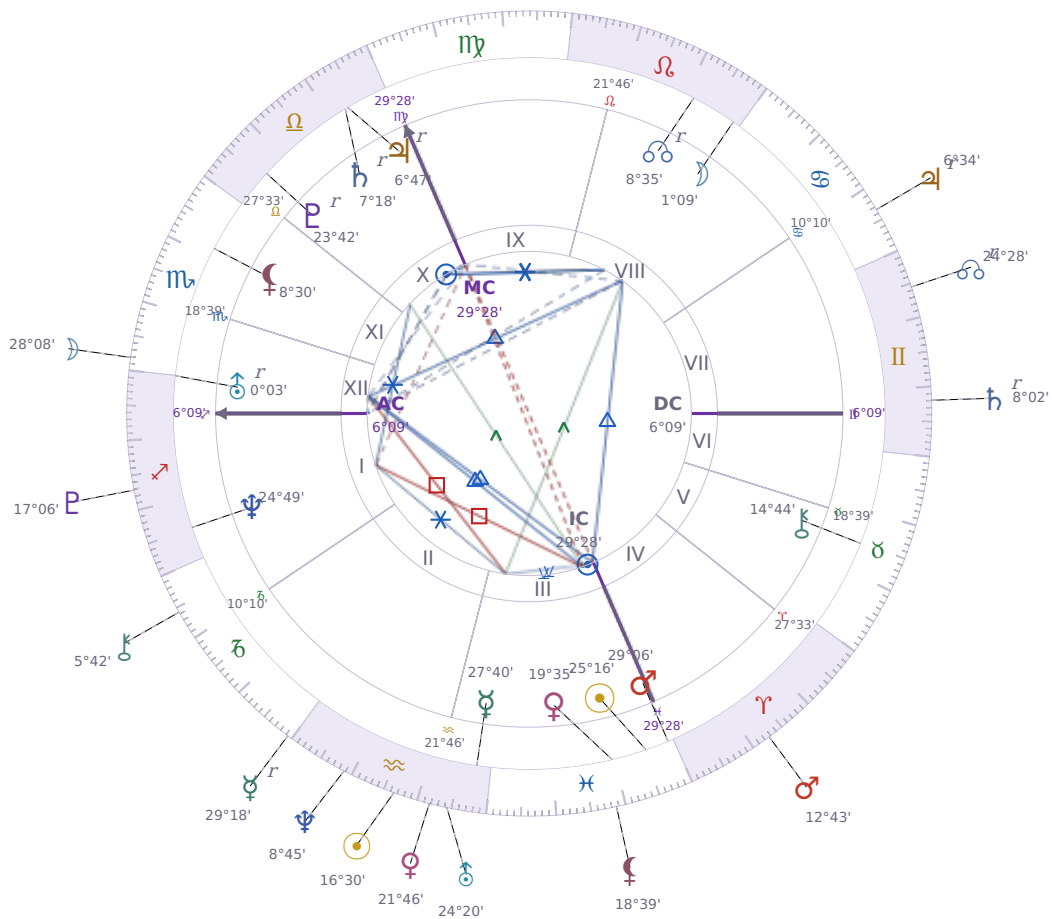

DAILY PERSONAL HOROSCOPE

Péter Magyar

Hungarian politician

♋ Pisces March 16, 1981 00:08 Budapest

Tuesday, 5 February 2002

TRANSITS FOR TODAY

☉ Sun	in ♒ Aquarius	16°30'14"
☾ Moon	in ♏ Scorpio	28°08'44"
☿ Mercury	in ♐ Capricorn Rx	29°18'31"
♀ Venus	in ♒ Aquarius	21°46'58"
♂ Mars	in ♈ Aries	12°43'47"
♃ Jupiter	in ♋ Cancer Rx	6°34'35"
♄ Saturn	in ♊ Gemini Rx	8°02'15"

♅ Uranus	in ♒ Aquarius	24°20'42"
♆ Neptune	in ♒ Aquarius	8°45'41"
♇ Pluto	in ♐ Sagittarius	17°06'45"
♁ Chiron	in ♐ Capricorn	5°42'54"
♊ NNode	in ♊ Gemini Rx	24°28'39"
♁ Lilith	in ♋ Pisces	18°39'39"

NATAL PLANETS