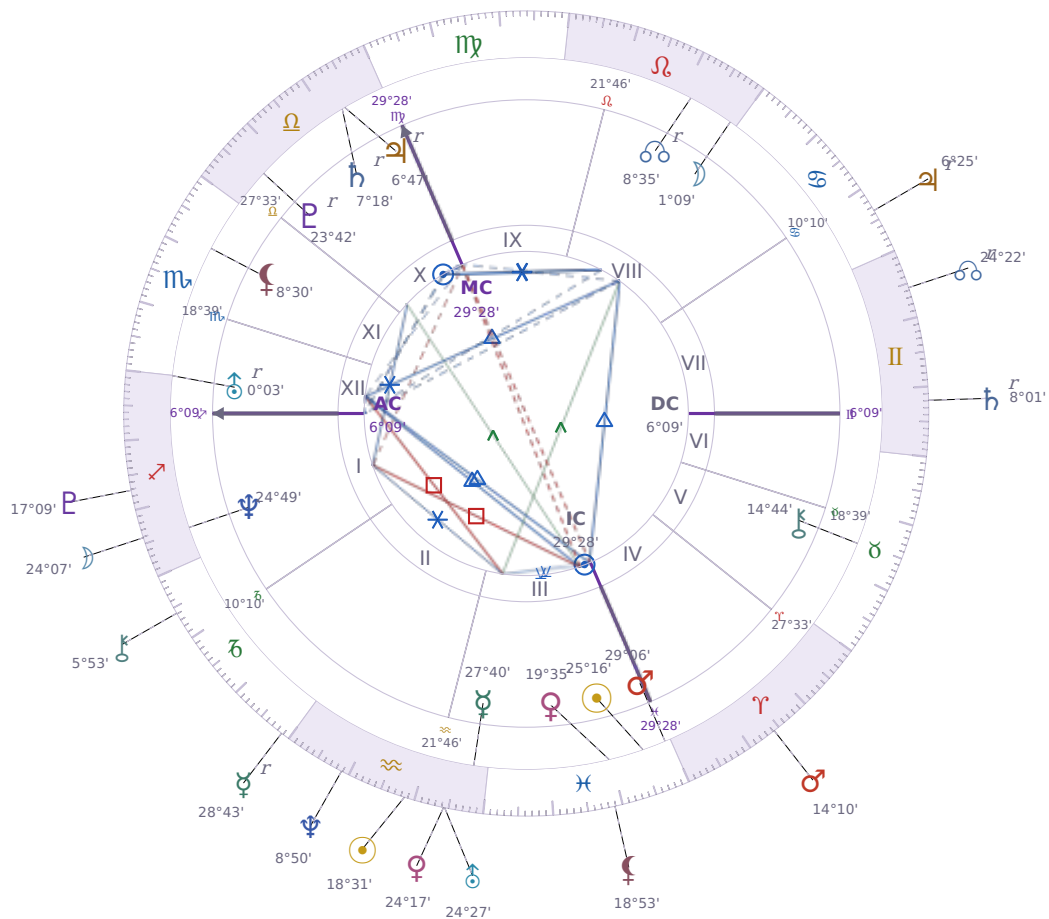

DAILY PERSONAL HOROSCOPE

Péter Magyar

Hungarian politician

♋ Pisces March 16, 1981 00:08 Budapest

Thursday, 7 February 2002

TRANSITS FOR TODAY

☉ Sun	in ♒ Aquarius	18°31'51"
☾ Moon	in ♐ Sagittarius	24°07'20"
☿ Mercury	in ♑ Capricorn Rx	28°43'31"
♀ Venus	in ♒ Aquarius	24°17'29"
♂ Mars	in ♈ Aries	14°10'20"
♃ Jupiter	in ♋ Cancer Rx	6°25'38"
♄ Saturn	in ♊ Gemini Rx	8°01'54"

♅ Uranus	in ♒ Aquarius	24°27'36"
♆ Neptune	in ♒ Aquarius	8°50'12"
♇ Pluto	in ♏ Sagittarius	17°09'29"
♁ Chiron	in ♐ Capricorn	5°53'30"
♊ NNode	in ♊ Gemini Rx	24°22'18"
♁ Lilith	in ♋ Pisces	18°53'06"

NATAL PLANETS