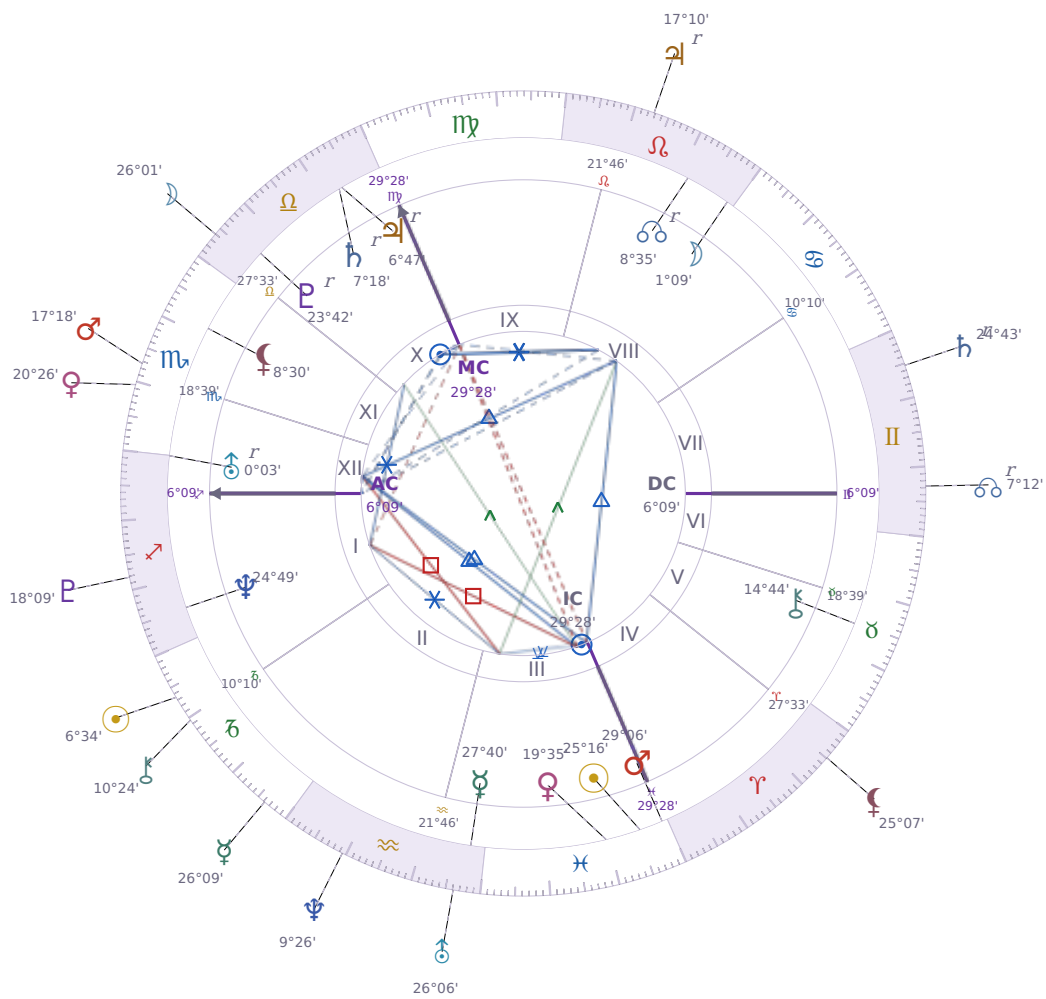

DAILY PERSONAL HOROSCOPE

## Péter Magyar

Hungarian politician

♋ Pisces March 16, 1981 00:08 Budapest

**Saturday, 28 December 2002**