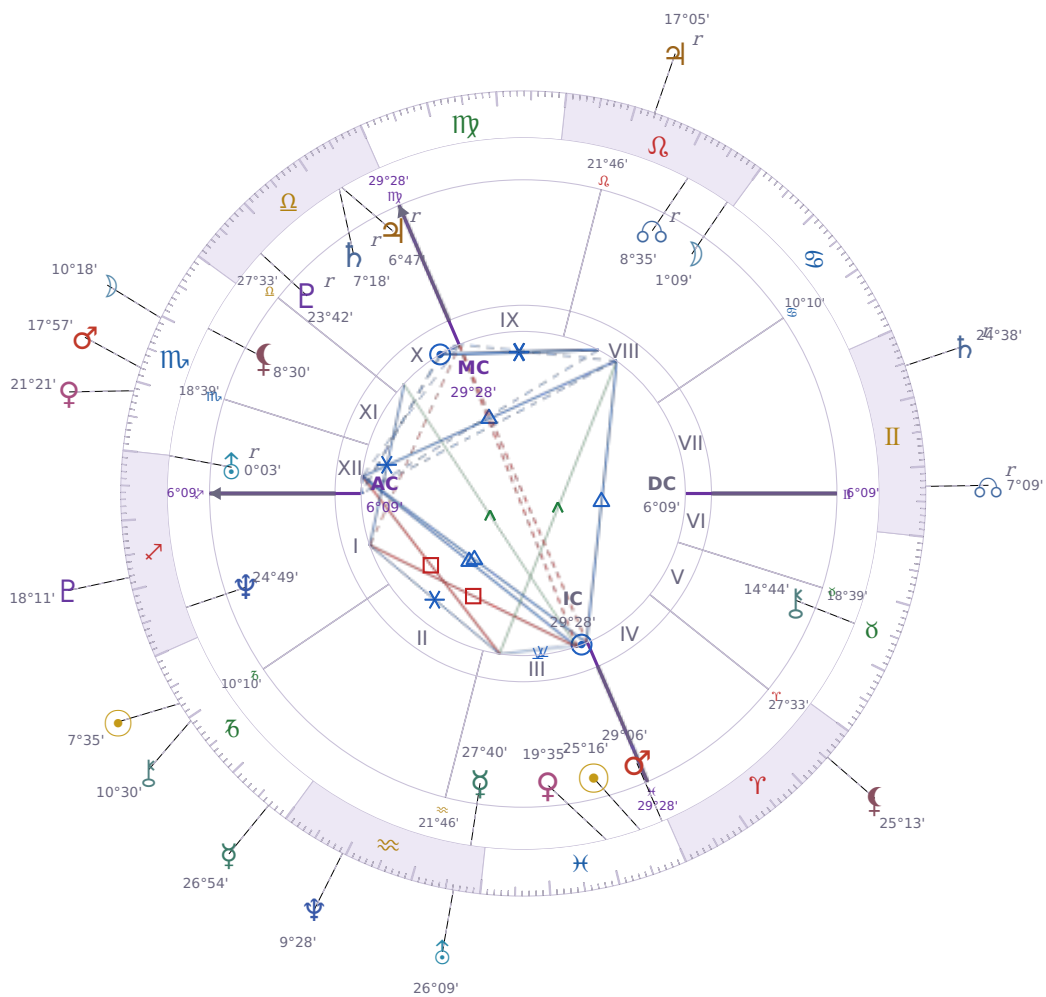

DAILY PERSONAL HOROSCOPE

Péter Magyar

Hungarian politician

♋ Pisces March 16, 1981 00:08 Budapest

Sunday, 29 December 2002

TRANSITS FOR TODAY

☉ Sun	in ♐ Capricorn	7°35'17"
☾ Moon	in ♏ Scorpio	10°18'27"
☿ Mercury	in ♐ Capricorn	26°54'44"
♀ Venus	in ♏ Scorpio	21°21'26"
♂ Mars	in ♏ Scorpio	17°57'22"
♃ Jupiter	in ♌ Leo Rx	17°05'41"
♄ Saturn	in ♊ Gemini Rx	24°38'28"