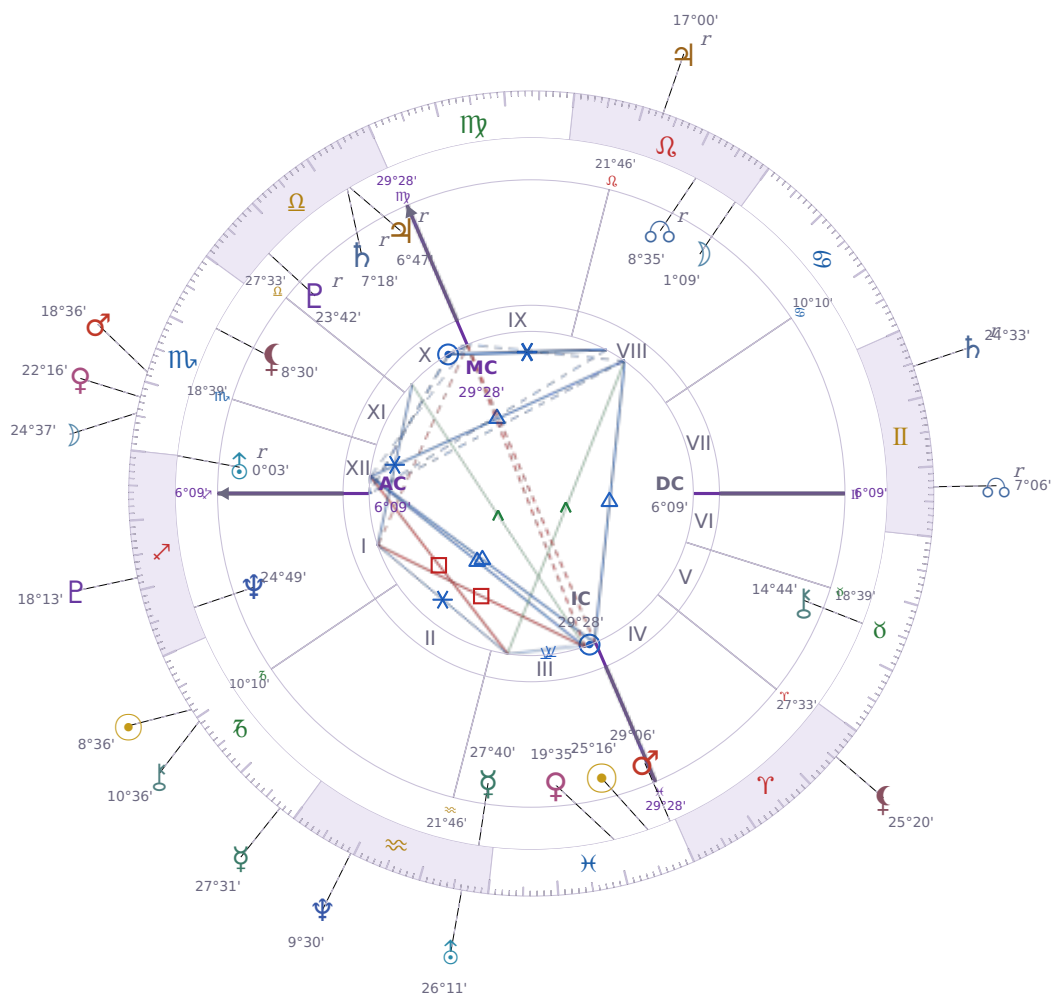

DAILY PERSONAL HOROSCOPE

Péter Magyar

Hungarian politician

♋ Pisces March 16, 1981 00:08 Budapest

Monday, 30 December 2002

TRANSITS FOR TODAY

☉ Sun	in ♐ Capricorn	8°36'27"
☾ Moon	in ♏ Scorpio	24°37'22"
☿ Mercury	in ♐ Capricorn	27°31'46"
♀ Venus	in ♏ Scorpio	22°16'30"
♂ Mars	in ♏ Scorpio	18°36'03"
♃ Jupiter	in ♌ Leo Rx	17°00'52"
♄ Saturn	in ♊ Gemini Rx	24°33'44"

♅ Uranus	in ♒ Aquarius	26°11'49"
♆ Neptune	in ♒ Aquarius	9°30'47"
♇ Pluto	in ♐ Sagittarius	18°13'31"
♁ Chiron	in ♐ Capricorn	10°36'15"
♊ NNode	in ♊ Gemini Rx	7°06'32"
♁ Lilith	in ♈ Aries	25°20'22"

NATAL PLANETS