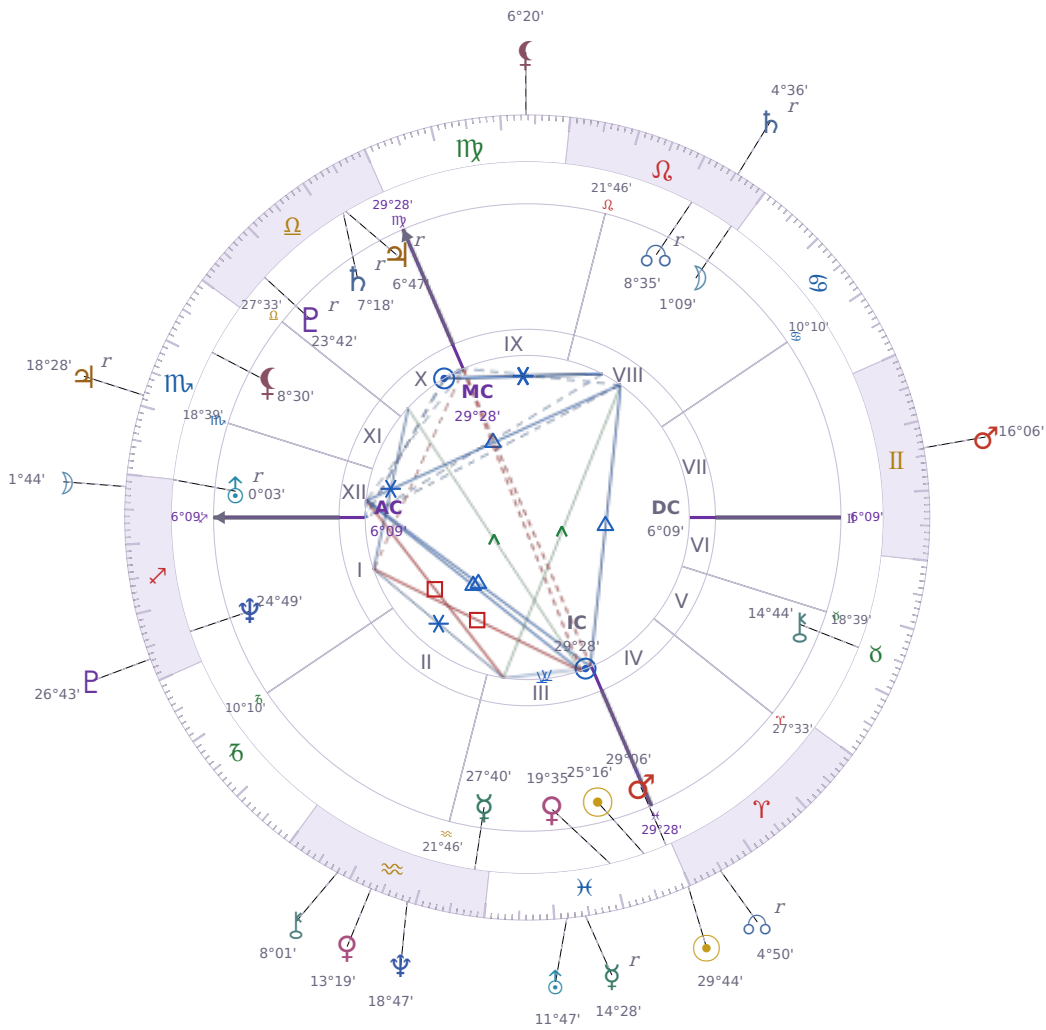

DAILY PERSONAL HOROSCOPE

Péter Magyar

Hungarian politician

♊ Pisces March 16, 1981 00:08 Budapest

Monday, 20 March 2006

TRANSITS FOR TODAY

☉ Sun	in ♊ Pisces	29°44'02"
☾ Moon	in ♐ Sagittarius	1°44'52"
☿ Mercury	in ♊ Pisces Rx	14°28'10"
♀ Venus	in ♒ Aquarius	13°19'50"
♂ Mars	in ♊ Gemini	16°06'52"
♃ Jupiter	in ♏ Scorpio Rx	18°28'35"
♄ Saturn	in ♌ Leo Rx	4°36'36"

♅ Uranus	in ♋ Pisces	11°47'55"
♆ Neptune	in ♒ Aquarius	18°47'06"
♇ Pluto	in ♏ Sagittarius	26°43'57"
♁ Chiron	in ♒ Aquarius	8°01'05"
♊ NNode	in ♈ Aries Rx	4°50'21"
♁ Lilith	in ♍ Virgo	6°20'10"

NATAL PLANETS