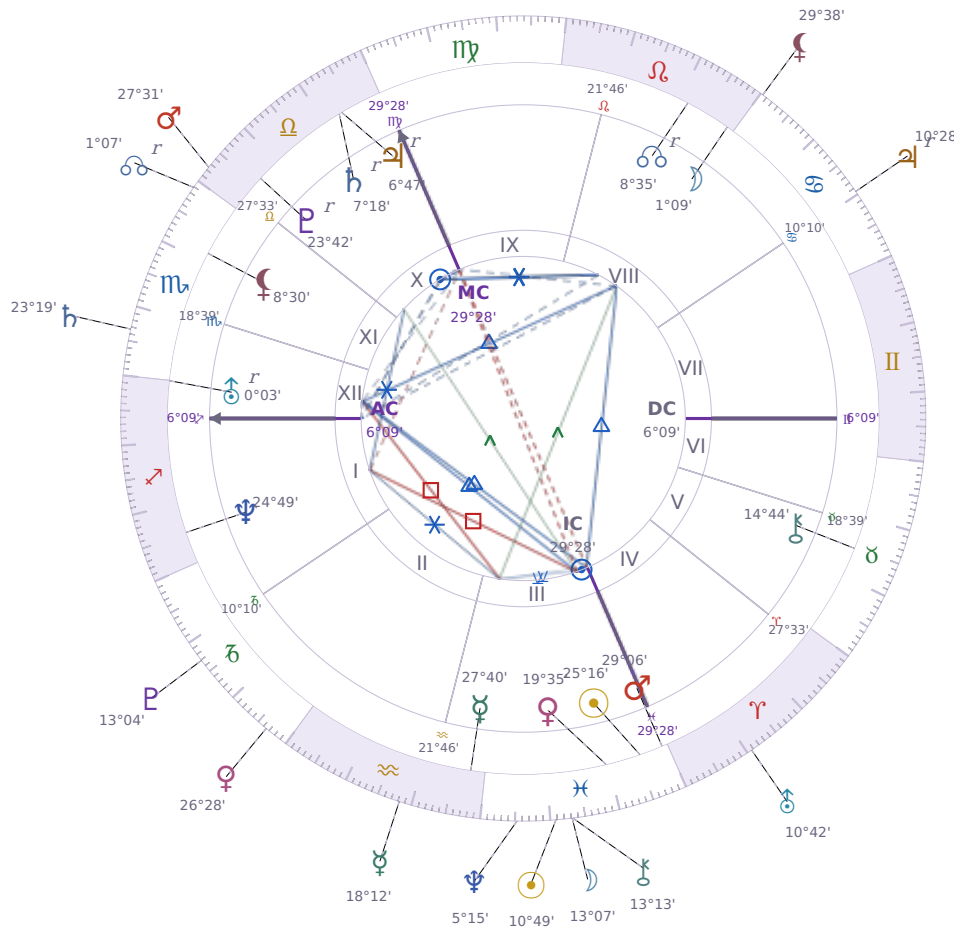

DAILY PERSONAL HOROSCOPE

Péter Magyar

Hungarian politician

♋ Pisces March 16, 1981 00:08 Budapest

Saturday, 1 March 2014

TRANSITS FOR TODAY

☉ Sun	in ♋ Pisces	10°49'09"
☾ Moon	in ♋ Pisces	13°07'42"
☿ Mercury	in ♒ Aquarius	18°12'26"
♀ Venus	in ♐ Capricorn	26°28'39"
♂ Mars	in ♎ Libra	27°31'57"
♃ Jupiter	in ♋ Cancer Rx	10°28'57"
♄ Saturn	in ♏ Scorpio	23°19'06"

♅ Uranus	in ♈ Aries	10°42'47"
♆ Neptune	in ♓ Pisces	5°15'48"
♇ Pluto	in ♑ Capricorn	13°04'50"
♁ Chiron	in ♓ Pisces	13°13'32"
♁ NNode	in ♏ Scorpio Rx	1°07'03"
♁ Lilith	in ♋ Cancer	29°38'25"

NATAL PLANETS