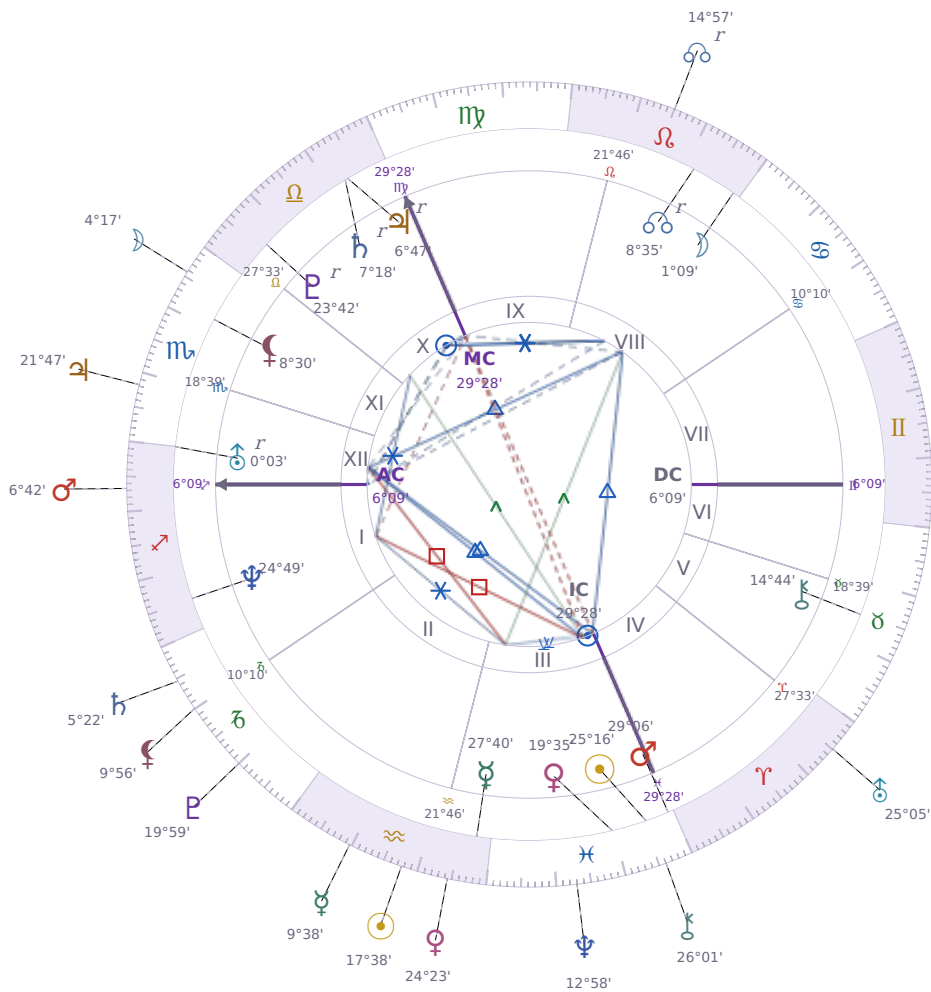

## DAILY PERSONAL HOROSCOPE

### Péter Magyar

Hungarian politician

♋ Pisces March 16, 1981 00:08 Budapest

**Tuesday, 6 February 2018**