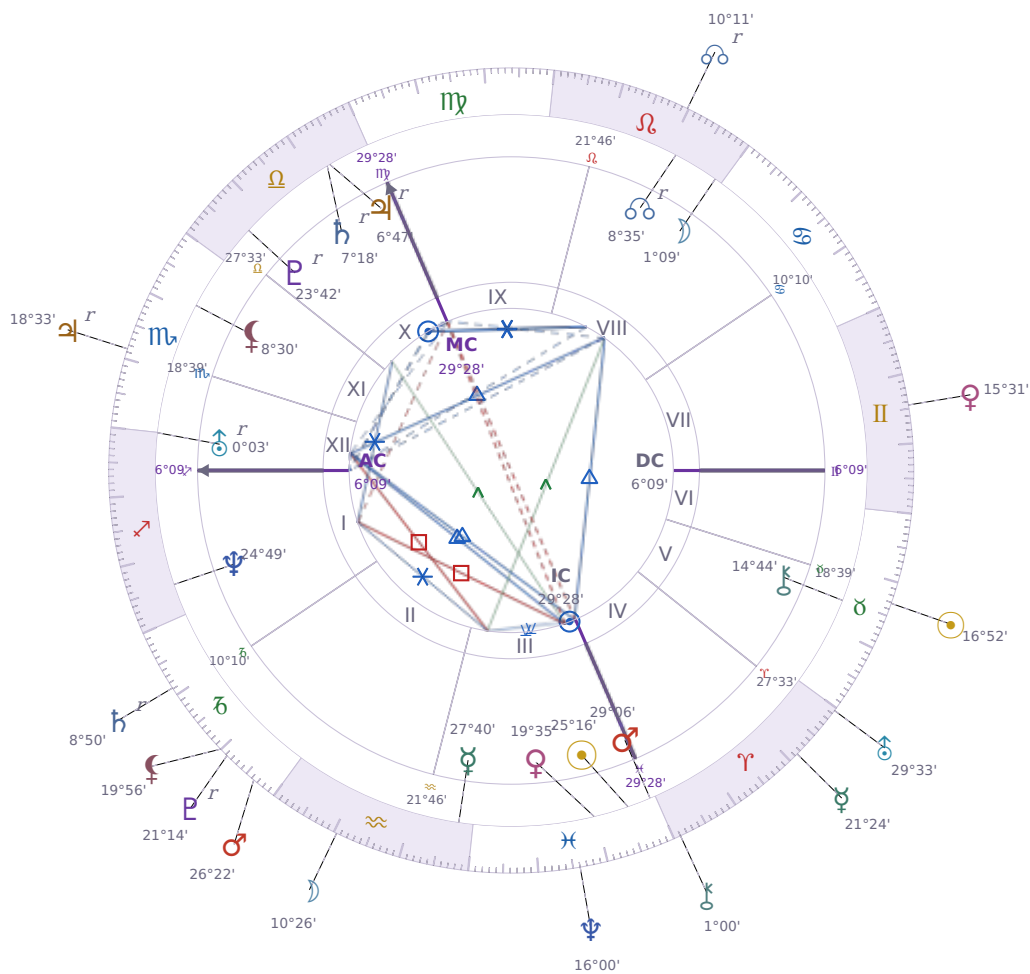

DAILY PERSONAL HOROSCOPE

Péter Magyar

Hungarian politician

♋ Pisces March 16, 1981 00:08 Budapest

Monday, 7 May 2018

TRANSITS FOR TODAY

☉ Sun	in ♉ Taurus	16°52'45"
☾ Moon	in ♒ Aquarius	10°26'29"
☿ Mercury	in ♈ Aries	21°24'20"
♀ Venus	in ♊ Gemini	15°31'04"
♂ Mars	in ♐ Capricorn	26°22'48"
♃ Jupiter	in ♏ Scorpio Rx	18°33'05"
♄ Saturn	in ♐ Capricorn Rx	8°50'47"

♅ Uranus	in ♈ Aries	29°33'27"
♆ Neptune	in ♋ Pisces	16°00'36"
♇ Pluto	in ♄ Capricorn Rx	21°14'01"
♁ Chiron	in ♈ Aries	1°00'31"
♊ NNode	in ♌ Leo Rx	10°11'51"
♁ Lilith	in ♄ Capricorn	19°56'21"

NATAL PLANETS

♊ NNode \star Sextile ♄ natal Saturn \star

You find it easier right now to **follow through on commitments without getting sidetracked**, whether at work or in your personal projects. The practical support from *Saturn* meeting the direction of the *North Node* means you can actually stick to a plan instead of abandoning it halfway. Over the coming weeks, this steadiness helps you build real credibility with people who matter to you.