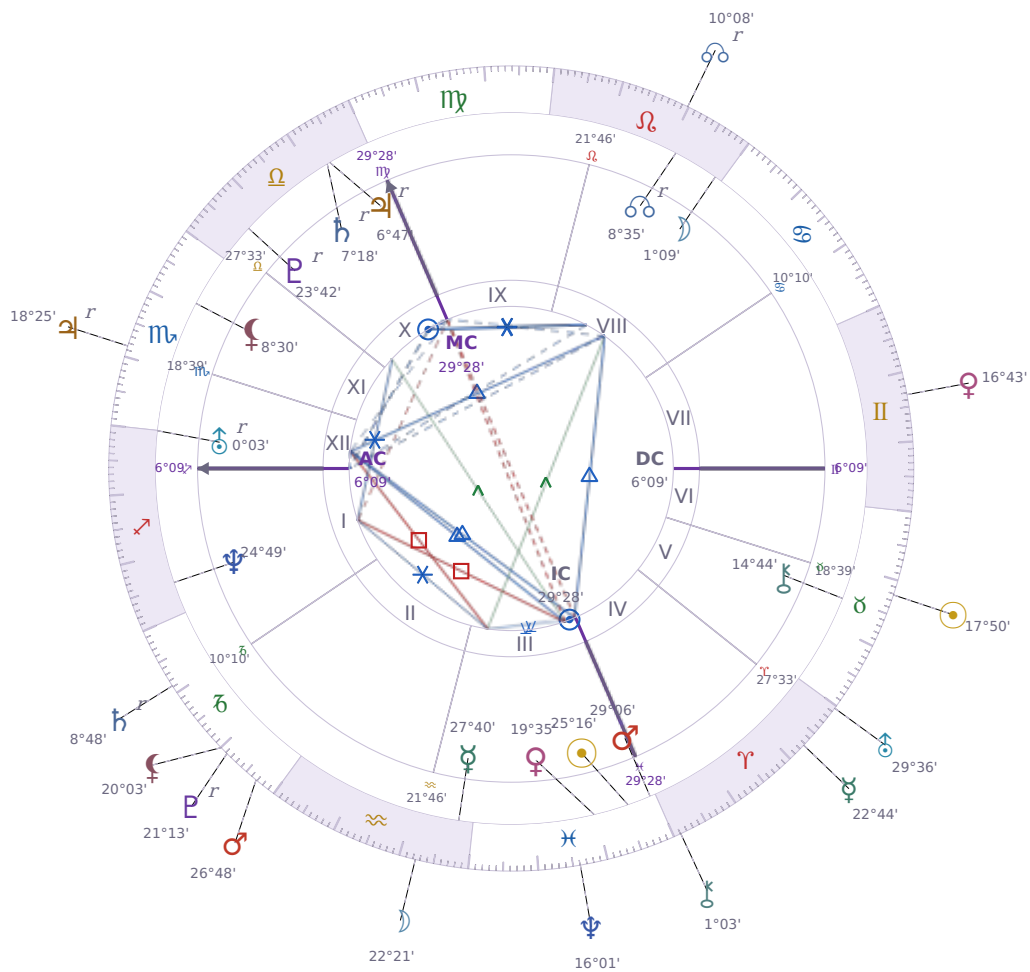

DAILY PERSONAL HOROSCOPE

Péter Magyar

Hungarian politician

♋ Pisces March 16, 1981 00:08 Budapest

Tuesday, 8 May 2018

TRANSITS FOR TODAY

☉ Sun	in ♉ Taurus	17°50'49"
☾ Moon	in ♒ Aquarius	22°21'54"
☿ Mercury	in ♈ Aries	22°44'17"
♀ Venus	in ♊ Gemini	16°43'27"
♂ Mars	in ♐ Capricorn	26°48'57"
♃ Jupiter	in ♏ Scorpio Rx	18°25'26"
♄ Saturn	in ♐ Capricorn Rx	8°48'54"

♅ Uranus	in ♈ Aries	29°36'46"
♆ Neptune	in ♋ Pisces	16°01'54"
♇ Pluto	in ♄ Capricorn Rx	21°13'34"
♁ Chiron	in ♈ Aries	1°03'12"
♁ NNode	in ♌ Leo Rx	10°08'40"
♁ Lilith	in ♄ Capricorn	20°03'01"

NATAL PLANETS