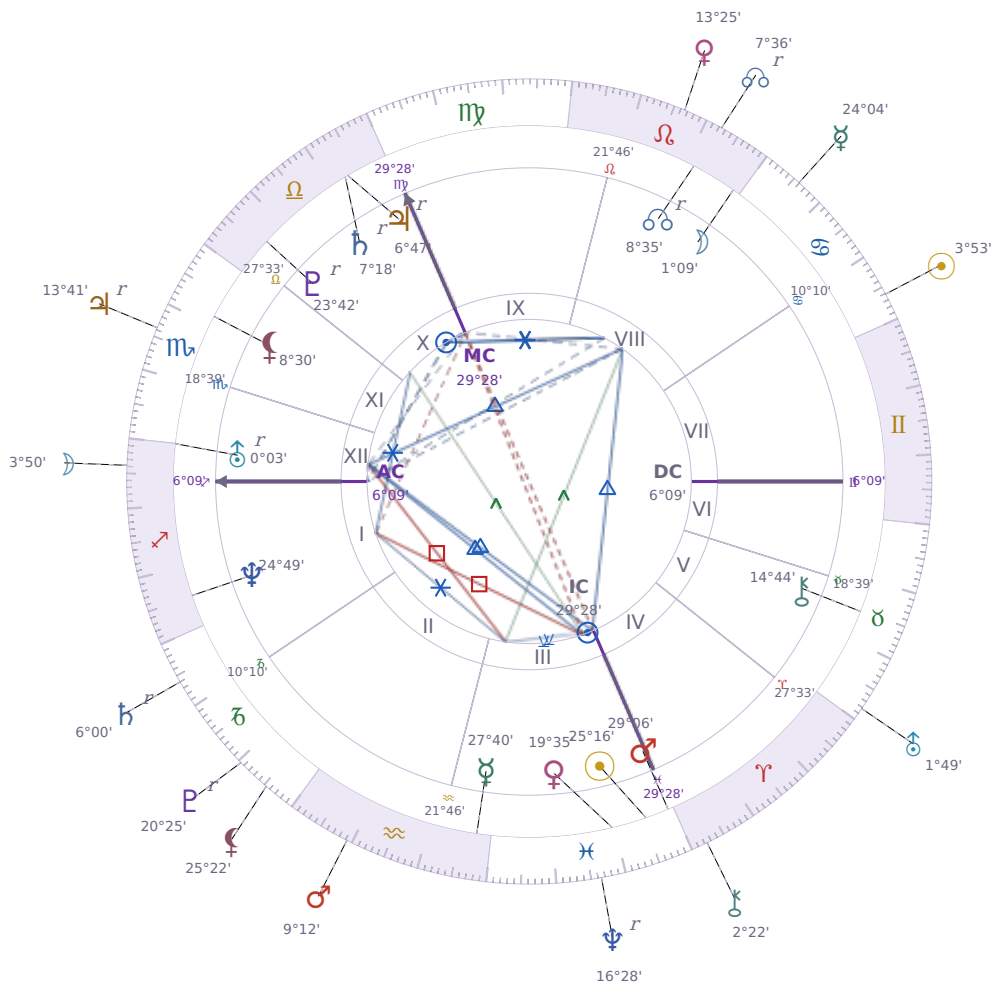

## DAILY PERSONAL HOROSCOPE

### Péter Magyar

Hungarian politician

♋ Pisces March 16, 1981 00:08 Budapest

**Monday, 25 June 2018**