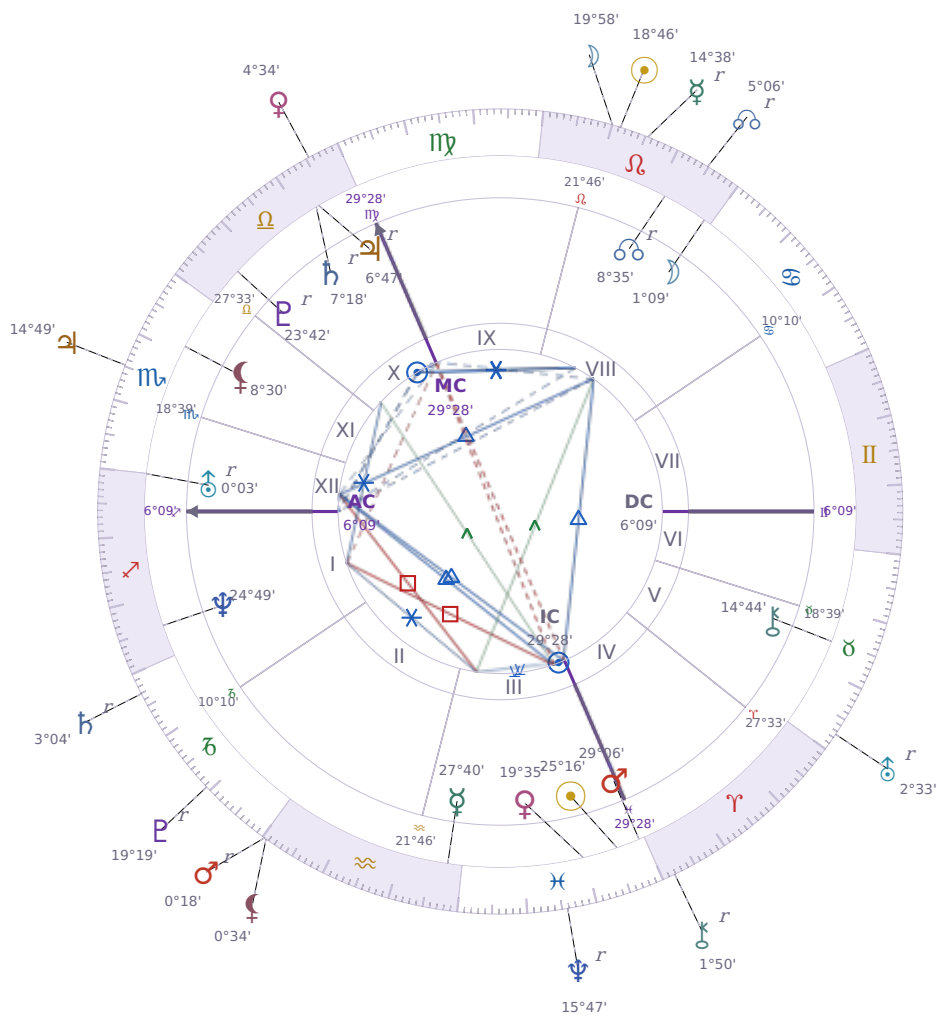

DAILY PERSONAL HOROSCOPE

Péter Magyar

Hungarian politician

♋ Pisces March 16, 1981 00:08 Budapest

Saturday, 11 August 2018

TRANSITS FOR TODAY

☉ Sun	in ♌ Leo	18°46'35"
☾ Moon	in ♌ Leo	19°58'37"
☿ Mercury	in ♌ Leo Rx	14°38'09"
♀ Venus	in ♎ Libra	4°34'08"
♂ Mars	in ♒ Aquarius Rx	0°18'31"
♃ Jupiter	in ♏ Scorpio	14°49'12"
♄ Saturn	in ♑ Capricorn Rx	3°04'22"

♅ Uranus	in ♉ Taurus Rx	2°33'18"
♆ Neptune	in ♋ Pisces Rx	15°47'40"
♇ Pluto	in ♑ Capricorn Rx	19°19'35"
♁ Chiron	in ♈ Aries Rx	1°50'22"
♊ NNode	in ♌ Leo Rx	5°06'51"
♁ Lilith	in ♒ Aquarius	0°34'39"

NATAL PLANETS