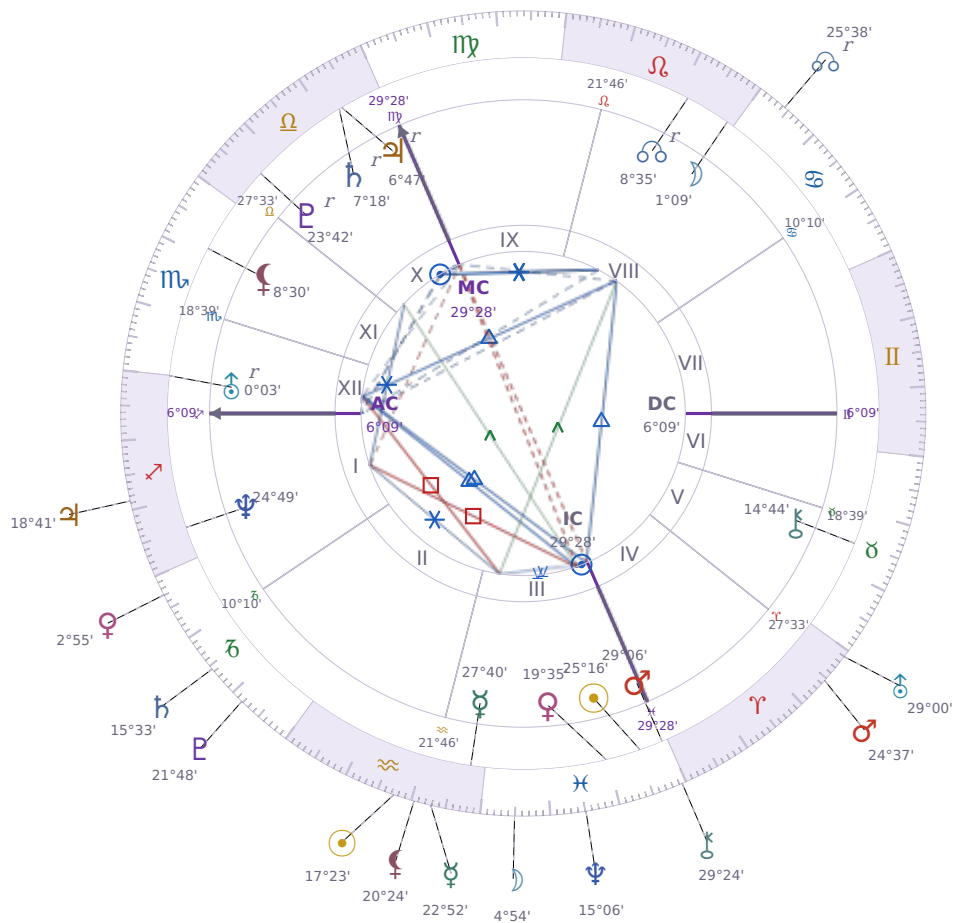

DAILY PERSONAL HOROSCOPE

Péter Magyar

Hungarian politician

♋ Pisces March 16, 1981 00:08 Budapest

Wednesday, 6 February 2019

TRANSITS FOR TODAY

☉ Sun	in ♒ Aquarius	17°23'56"
☾ Moon	in ♋ Pisces	4°54'37"
☿ Mercury	in ♒ Aquarius	22°52'24"
♀ Venus	in ♐ Capricorn	2°55'48"
♂ Mars	in ♈ Aries	24°37'10"
♃ Jupiter	in ♐ Sagittarius	18°41'42"
♄ Saturn	in ♐ Capricorn	15°33'07"

♅ Uranus	in ♈ Aries	29°00'15"
♆ Neptune	in ♓ Pisces	15°06'42"
♇ Pluto	in ♑ Capricorn	21°48'12"
♁ Chiron	in ♓ Pisces	29°24'21"
♁ NNode	in ♋ Cancer Rx	25°38'07"
♁ Lilith	in ♒ Aquarius	20°24'43"

NATAL PLANETS