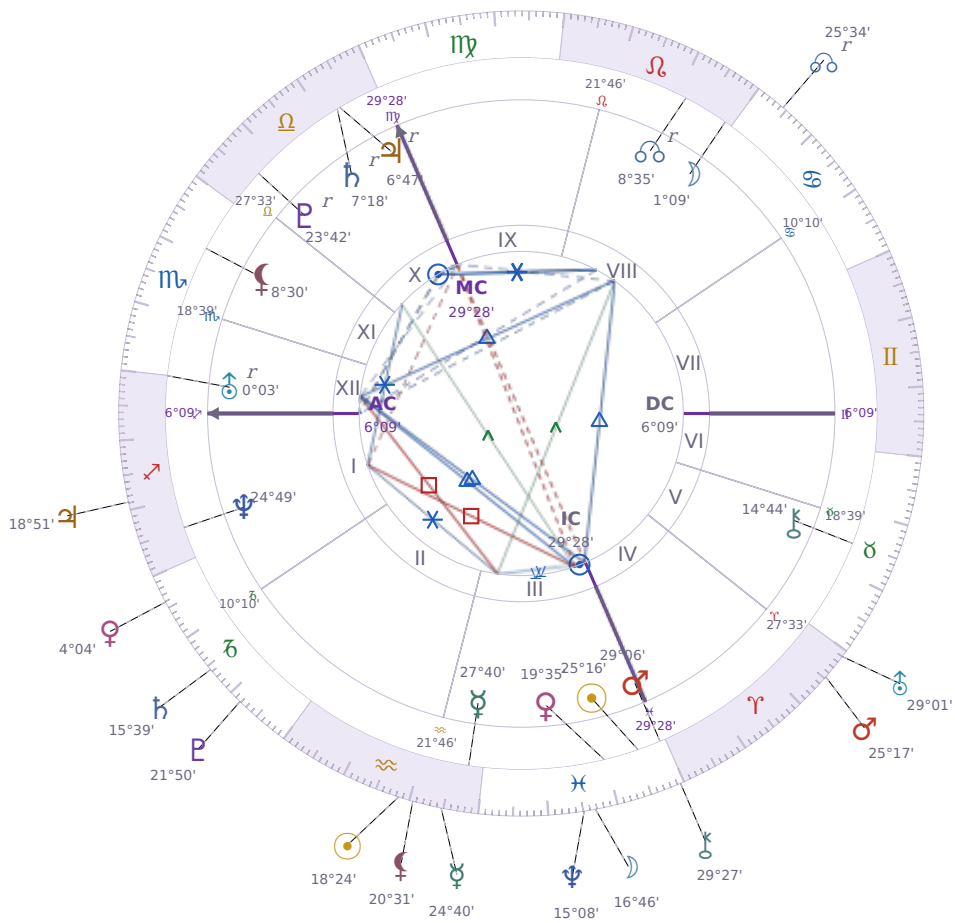

DAILY PERSONAL HOROSCOPE

Péter Magyar

Hungarian politician

♋ Pisces March 16, 1981 00:08 Budapest

Thursday, 7 February 2019

TRANSITS FOR TODAY

☉ Sun	in ♒ Aquarius	18°24'45"
☾ Moon	in ♋ Pisces	16°46'14"
☿ Mercury	in ♒ Aquarius	24°40'08"
♀ Venus	in ♐ Capricorn	4°04'39"
♂ Mars	in ♈ Aries	25°17'48"
♃ Jupiter	in ♏ Sagittarius	18°51'28"
♄ Saturn	in ♐ Capricorn	15°39'29"

♅ Uranus	in ♈ Aries	29°01'50"
♆ Neptune	in ♓ Pisces	15°08'47"
♇ Pluto	in ♑ Capricorn	21°50'04"
♁ Chiron	in ♓ Pisces	29°27'11"
♊ NNode	in ♋ Cancer Rx	25°34'56"
♁ Lilith	in ♒ Aquarius	20°31'22"

NATAL PLANETS