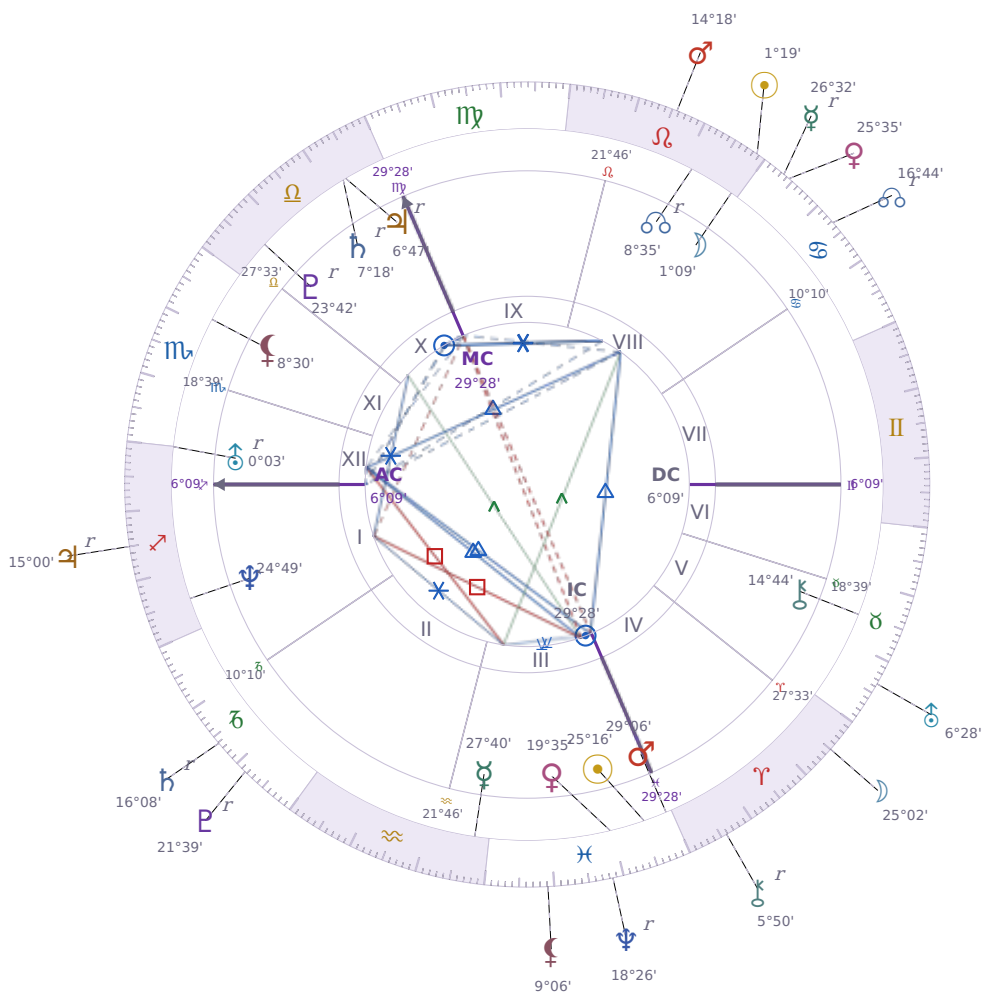

DAILY PERSONAL HOROSCOPE

## Péter Magyar

Hungarian politician

♋ Pisces March 16, 1981 00:08 Budapest

**Wednesday, 24 July 2019**

TRANSITS FOR TODAY

☉ Sun	in ♌ Leo	1°19'09"
☾ Moon	in ♈ Aries	25°02'32"
☿ Mercury	in ♋ Cancer Rx	26°32'19"
♀ Venus	in ♋ Cancer	25°35'44"
♂ Mars	in ♌ Leo	14°18'31"
♃ Jupiter	in ♐ Sagittarius Rx	15°00'26"
♄ Saturn	in ♐ Capricorn Rx	16°08'45"