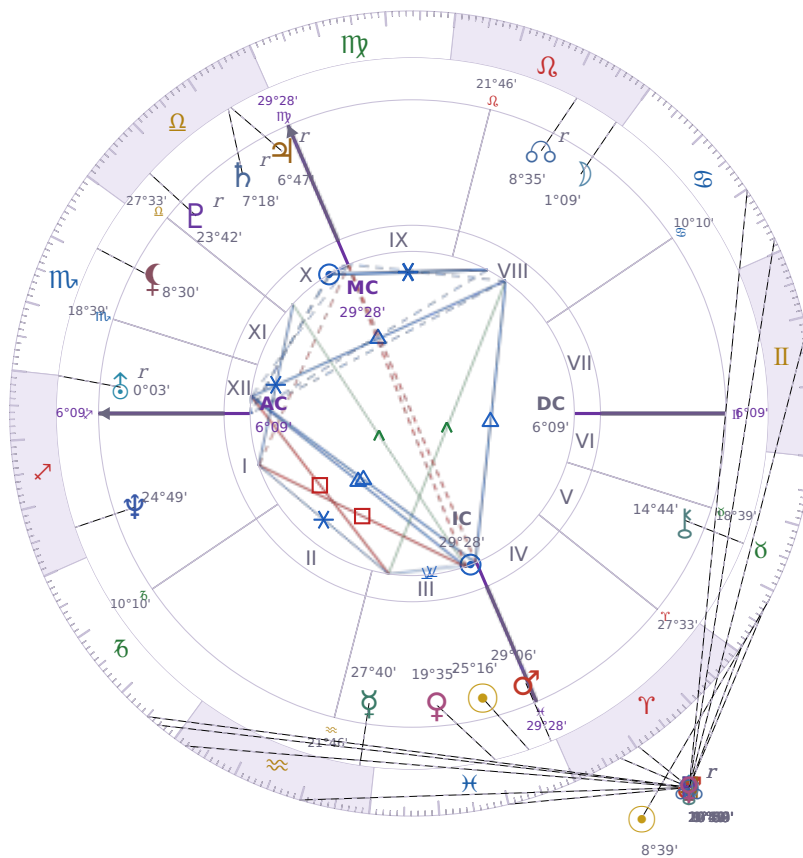

DAILY PERSONAL HOROSCOPE

## Péter Magyar

Hungarian politician

♋ Pisces March 16, 1981 00:08 Budapest

**Tuesday, 28 April 2020**

TRANSITS FOR TODAY

☉ Sun	in ♉ Taurus	8°39'32"
☾ Moon	in ♋ Cancer	9°49'22"
☿ Mercury	in ♉ Taurus	1°21'58"
♀ Venus	in ♊ Gemini	17°58'58"
♂ Mars	in ♒ Aquarius	19°54'27"
♃ Jupiter	in ♐ Capricorn	26°50'06"
♄ Saturn	in ♒ Aquarius	1°49'37"