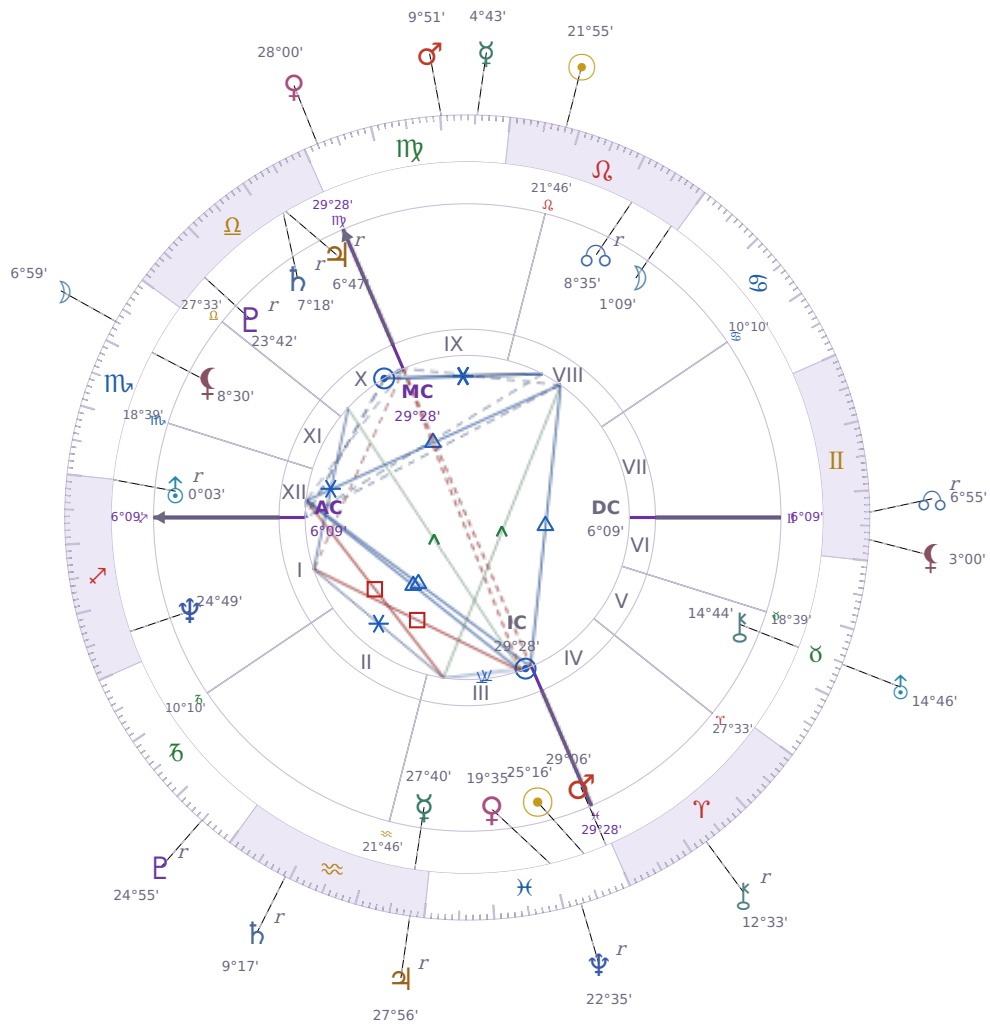

## DAILY PERSONAL HOROSCOPE

### Péter Magyar

Hungarian politician

♋ Pisces March 16, 1981 00:08 Budapest

**Saturday, 14 August 2021**

## KEY TRANSIT FACTORS