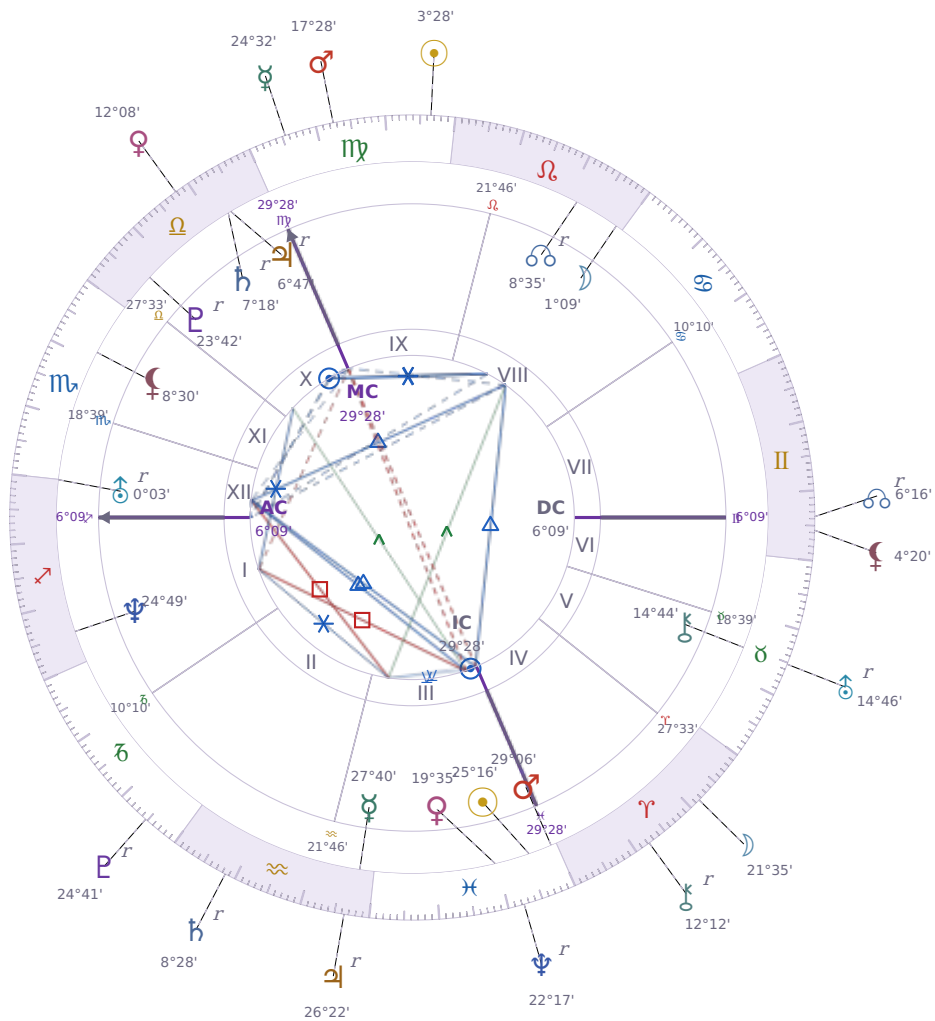

DAILY PERSONAL HOROSCOPE

Péter Magyar

Hungarian politician

♋ Pisces March 16, 1981 00:08 Budapest

Thursday, 26 August 2021

TRANSITS FOR TODAY

☉ Sun	in ♍ Virgo	3°28'16"
☾ Moon	in ♈ Aries	21°35'42"
☿ Mercury	in ♍ Virgo	24°32'45"
♀ Venus	in ♎ Libra	12°08'31"
♂ Mars	in ♍ Virgo	17°28'46"
♃ Jupiter	in ♒ Aquarius Rx	26°22'56"
♄ Saturn	in ♒ Aquarius Rx	8°28'10"

♅ Uranus	in ♉ Taurus Rx	14°46'33"
♆ Neptune	in ♋ Pisces Rx	22°17'41"
♇ Pluto	in ♏ Capricorn Rx	24°41'51"
♁ Chiron	in ♈ Aries Rx	12°12'44"
♊ NNode	in ♊ Gemini Rx	6°16'56"
♁ Lilith	in ♊ Gemini	4°20'08"

NATAL PLANETS