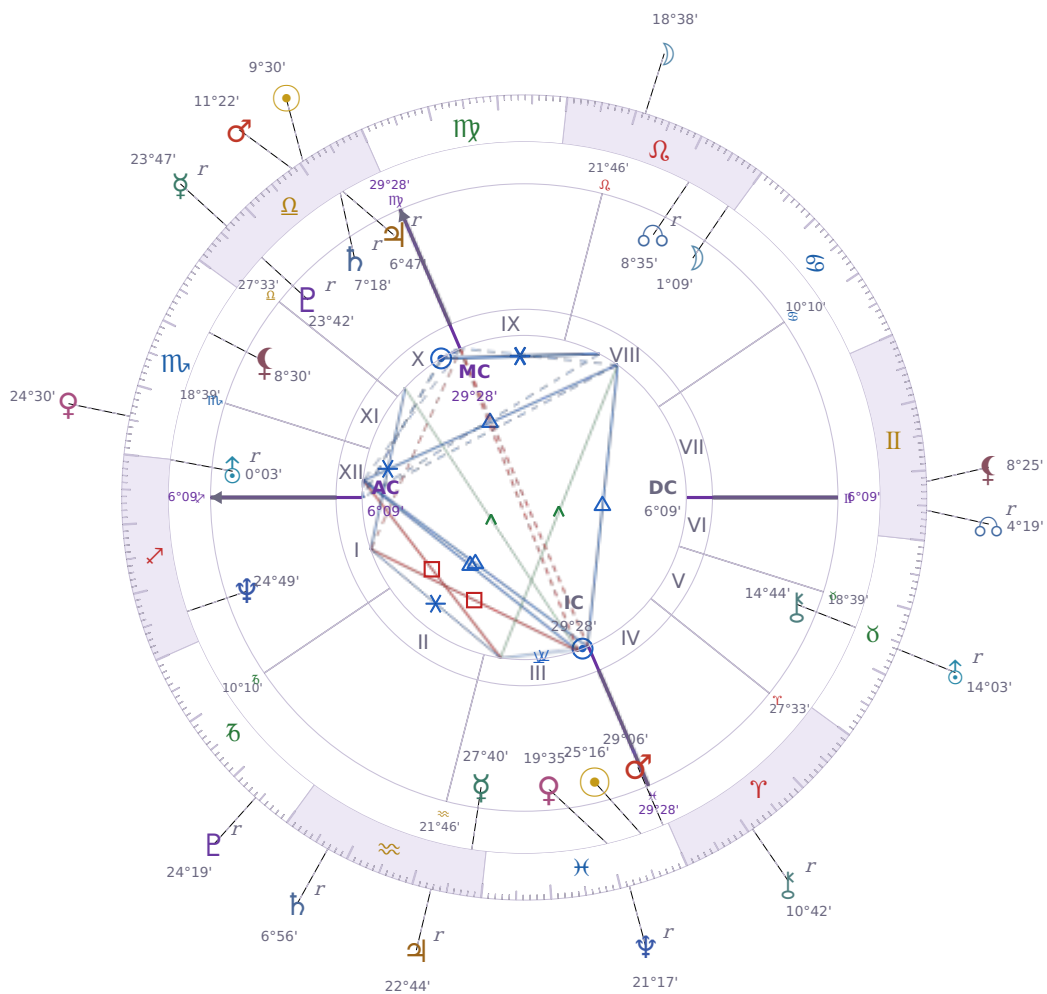

## DAILY PERSONAL HOROSCOPE

### Péter Magyar

Hungarian politician

♋ Pisces March 16, 1981 00:08 Budapest

**Saturday, 2 October 2021**