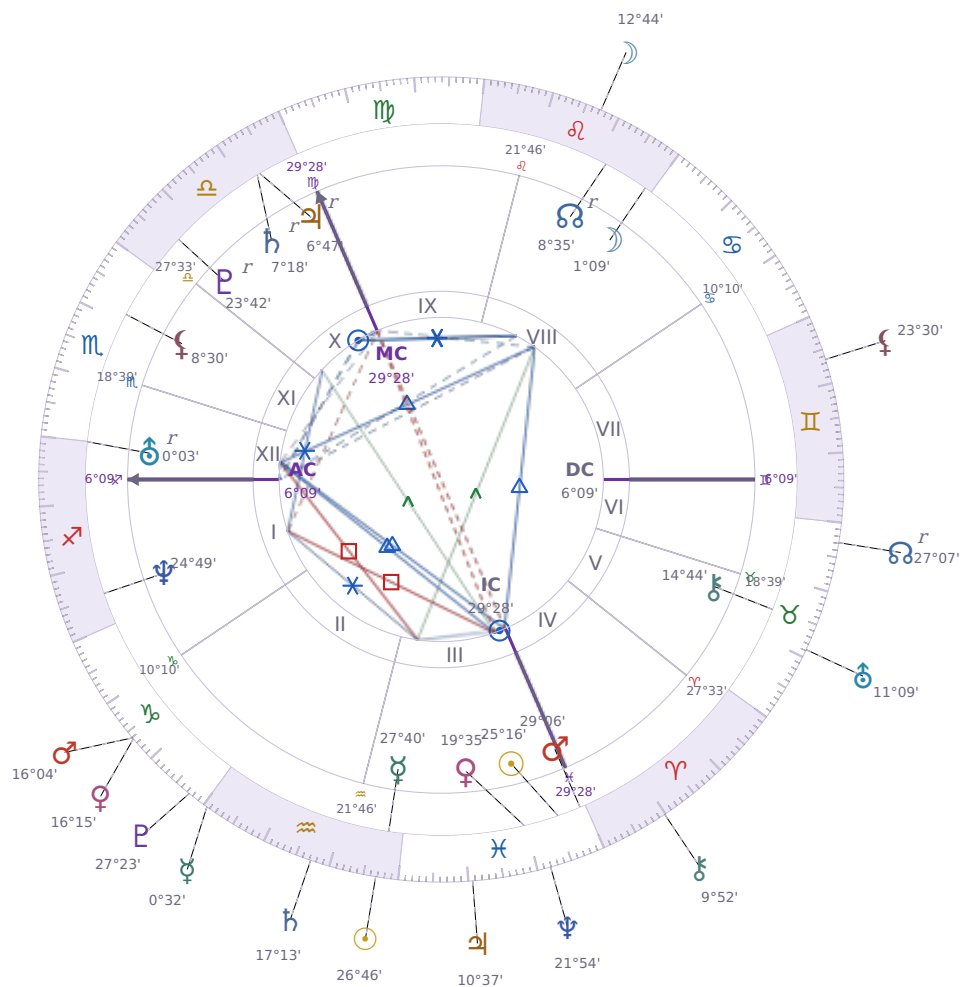

DAILY PERSONAL HOROSCOPE

Péter Magyar

Hungarian politician

♊ Pisces March 16, 1981 00:08 Budapest

Tuesday, 15 February 2022

TRANSITS FOR TODAY

☉ Sun	in ♒ Aquarius	26°46'27"
☾ Moon	in ♌ Leo	12°44'56"
☿ Mercury	in ♒ Aquarius	0°32'43"
♀ Venus	in ♏ Capricorn	16°15'25"
♂ Mars	in ♏ Capricorn	16°04'11"
♃ Jupiter	in ♓ Pisces	10°37'04"
♄ Saturn	in ♒ Aquarius	17°13'12"

♅ Uranus	in ♉ Taurus	11°09'18"
♆ Neptune	in ♋ Pisces	21°54'43"
♇ Pluto	in ♏ Capricorn	27°23'55"
♁ Chiron	in ♈ Aries	9°52'14"
♁ NNode	in ♉ Taurus Rx	27°07'18"
♁ Lilith	in ♊ Gemini	23°30'32"

NATAL PLANETS

☉ Sun	in ♋ Pisces	25°16'52"	III
☾ Moon	in ♌ Leo	1°09'49"	VIII
☿ Mercury	in ♒ Aquarius	27°40'15"	III
♀ Venus	in ♋ Pisces	19°35'59"	III
♂ Mars	in ♋ Pisces	29°06'26"	III
♃ Jupiter	in ♎ Libra	6°47'55"	X Rx
♄ Saturn	in ♎ Libra	7°18'13"	X Rx
♅ Uranus	in ♐ Sagittarius	0°03'33"	XII Rx
♆ Neptune	in ♐ Sagittarius	24°49'23"	I
♇ Pluto	in ♎ Libra	23°42'49"	X Rx
♁ Chiron	in ♉ Taurus	14°44'49"	V
♁ North Node	in ♌ Leo	8°35'49"	VIII Rx
♁ Lilith	in ♏ Scorpio	8°30'15"	XI

Tuesday · ☿ Mars

Colors: Red

Stone: Ruby

Number: 9